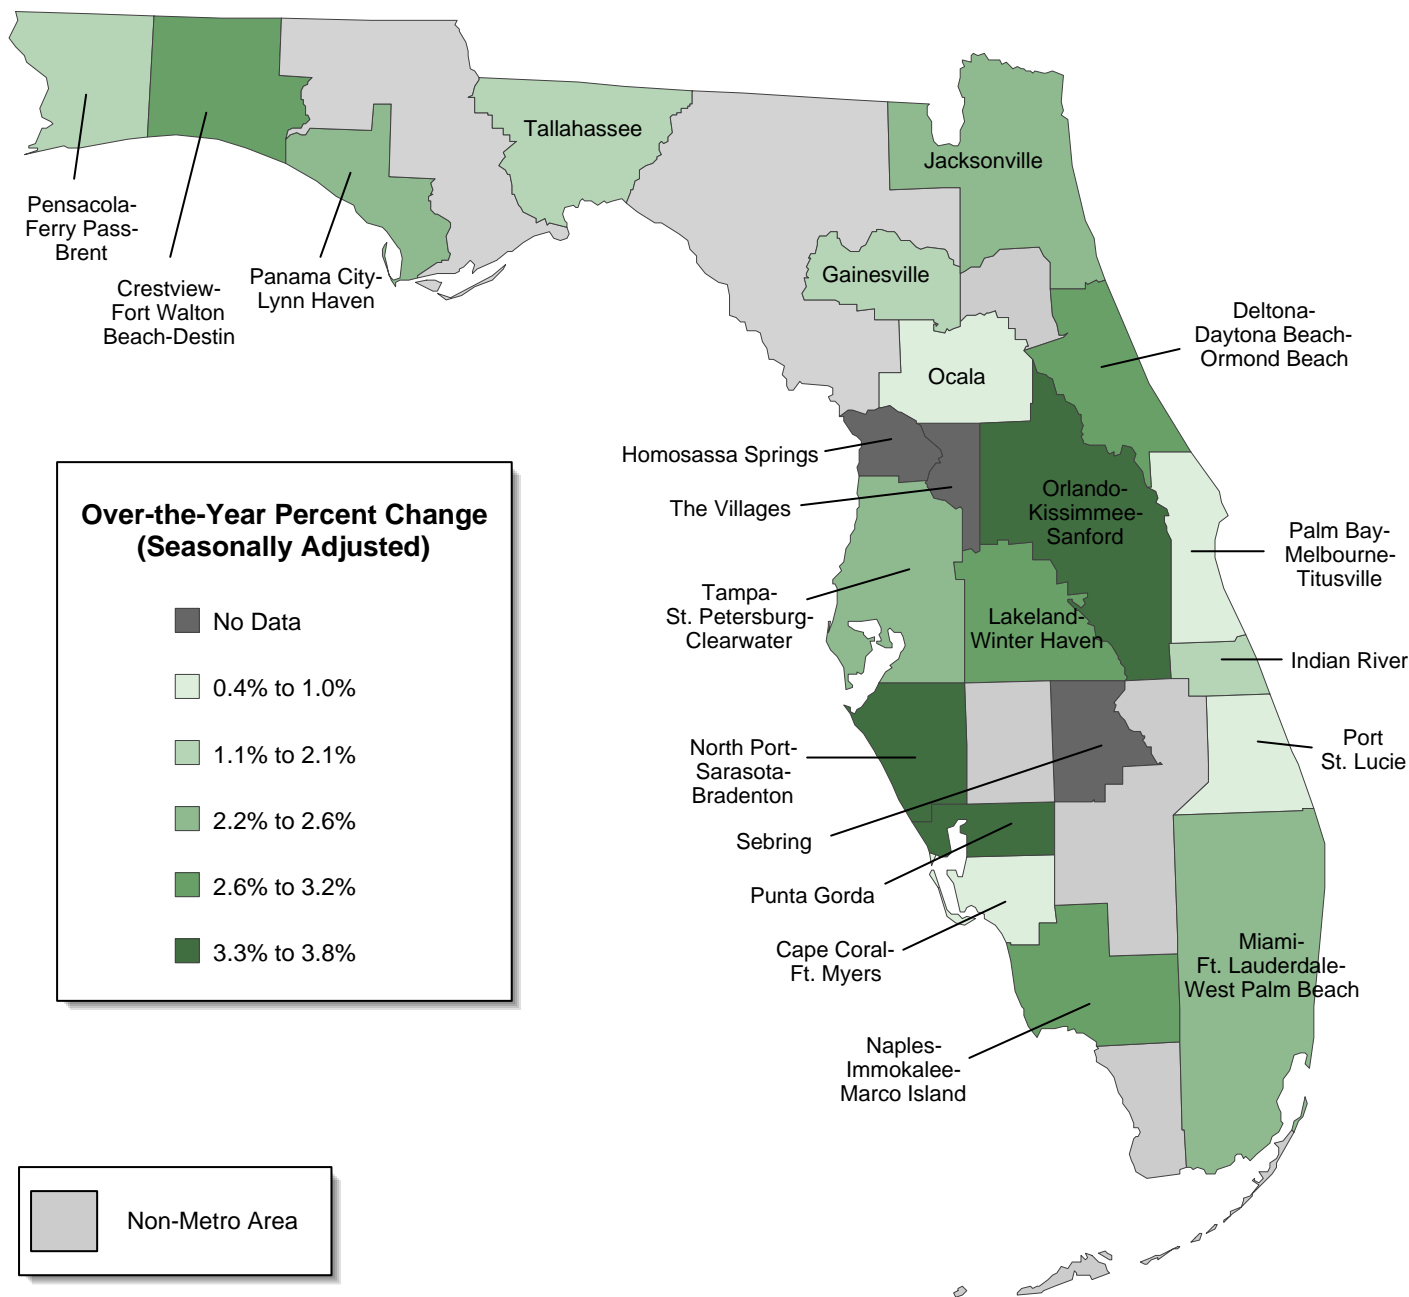

Percent Change Over-the-Year by Metro Area Total Nonagricultural Employment December 2017

Source: U.S. Department of Labor, Bureau of Labor Statistics, [Current Employment Statistics Program \(CES\)](#)
 Prepared by: Florida Department of Economic Opportunity, [Bureau of Labor Market Statistics](#), released 1/19/2018
 Next Scheduled Release: **Monday, March 12, 2018**