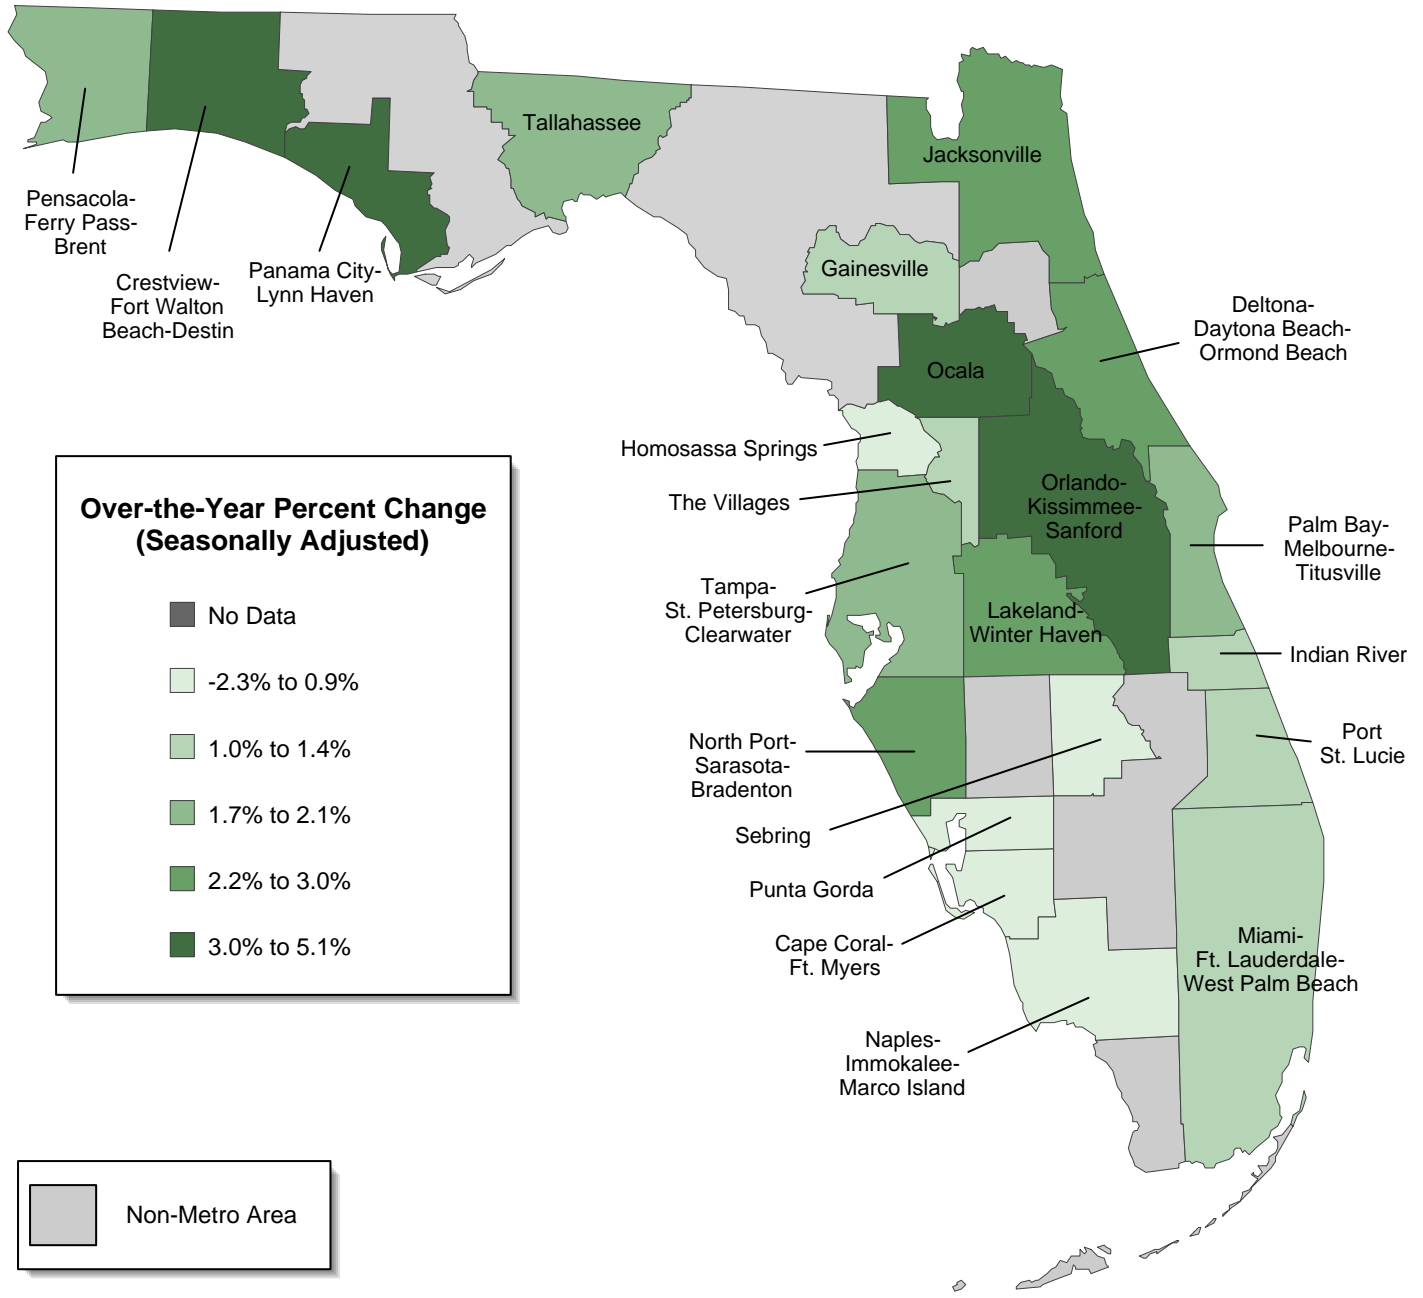

Percent Change Over-the-Year by Metro Area Total Nonagricultural Employment July 2018

Source: U.S. Department of Labor, Bureau of Labor Statistics, [Current Employment Statistics Program \(CES\)](#)
 Prepared by: Florida Department of Economic Opportunity, [Bureau of Labor Market Statistics](#), released **8/17/2018**
 Next Scheduled Release: **Friday, September 21, 2018**