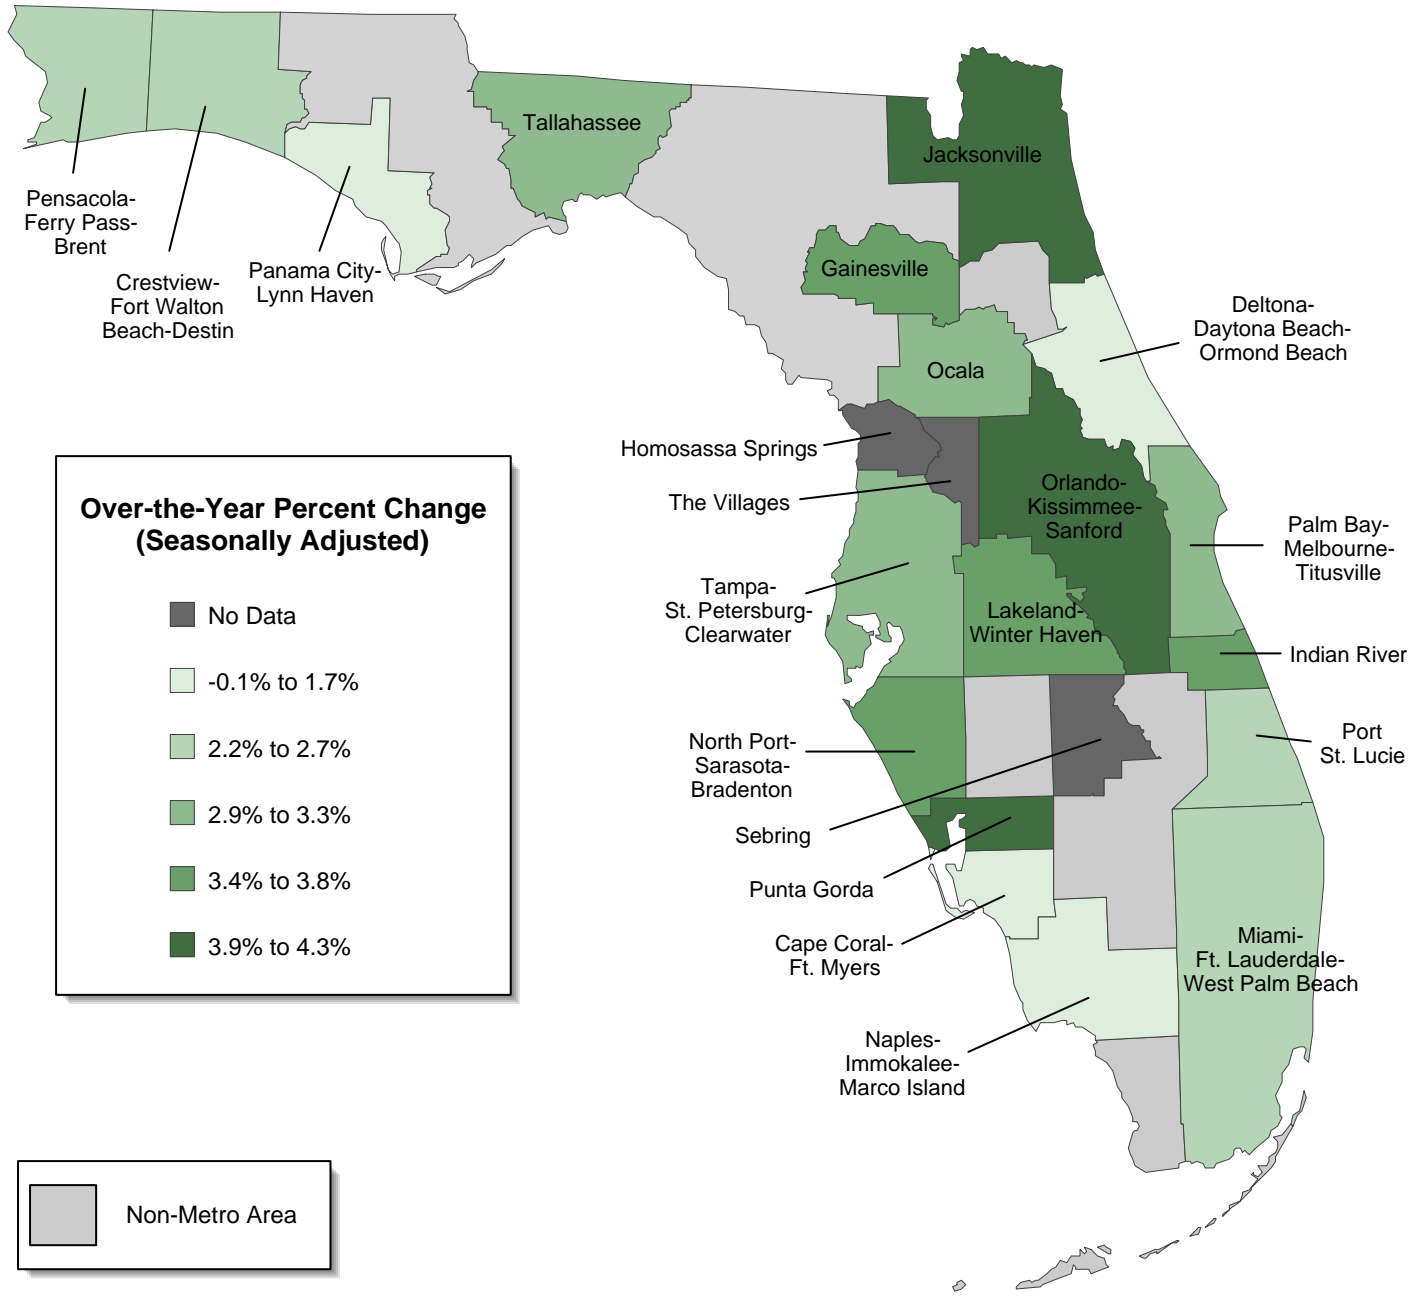

Percent Change Over-the-Year by Metro Area Total Nonagricultural Employment May 2017

Source: U.S. Department of Labor, Bureau of Labor Statistics, [Current Employment Statistics Program \(CES\)](#)
 Prepared by: Florida Department of Economic Opportunity, [Bureau of Labor Market Statistics](#), released **6/16/2017**
 Next Scheduled Release: **Friday, July 21, 2017**