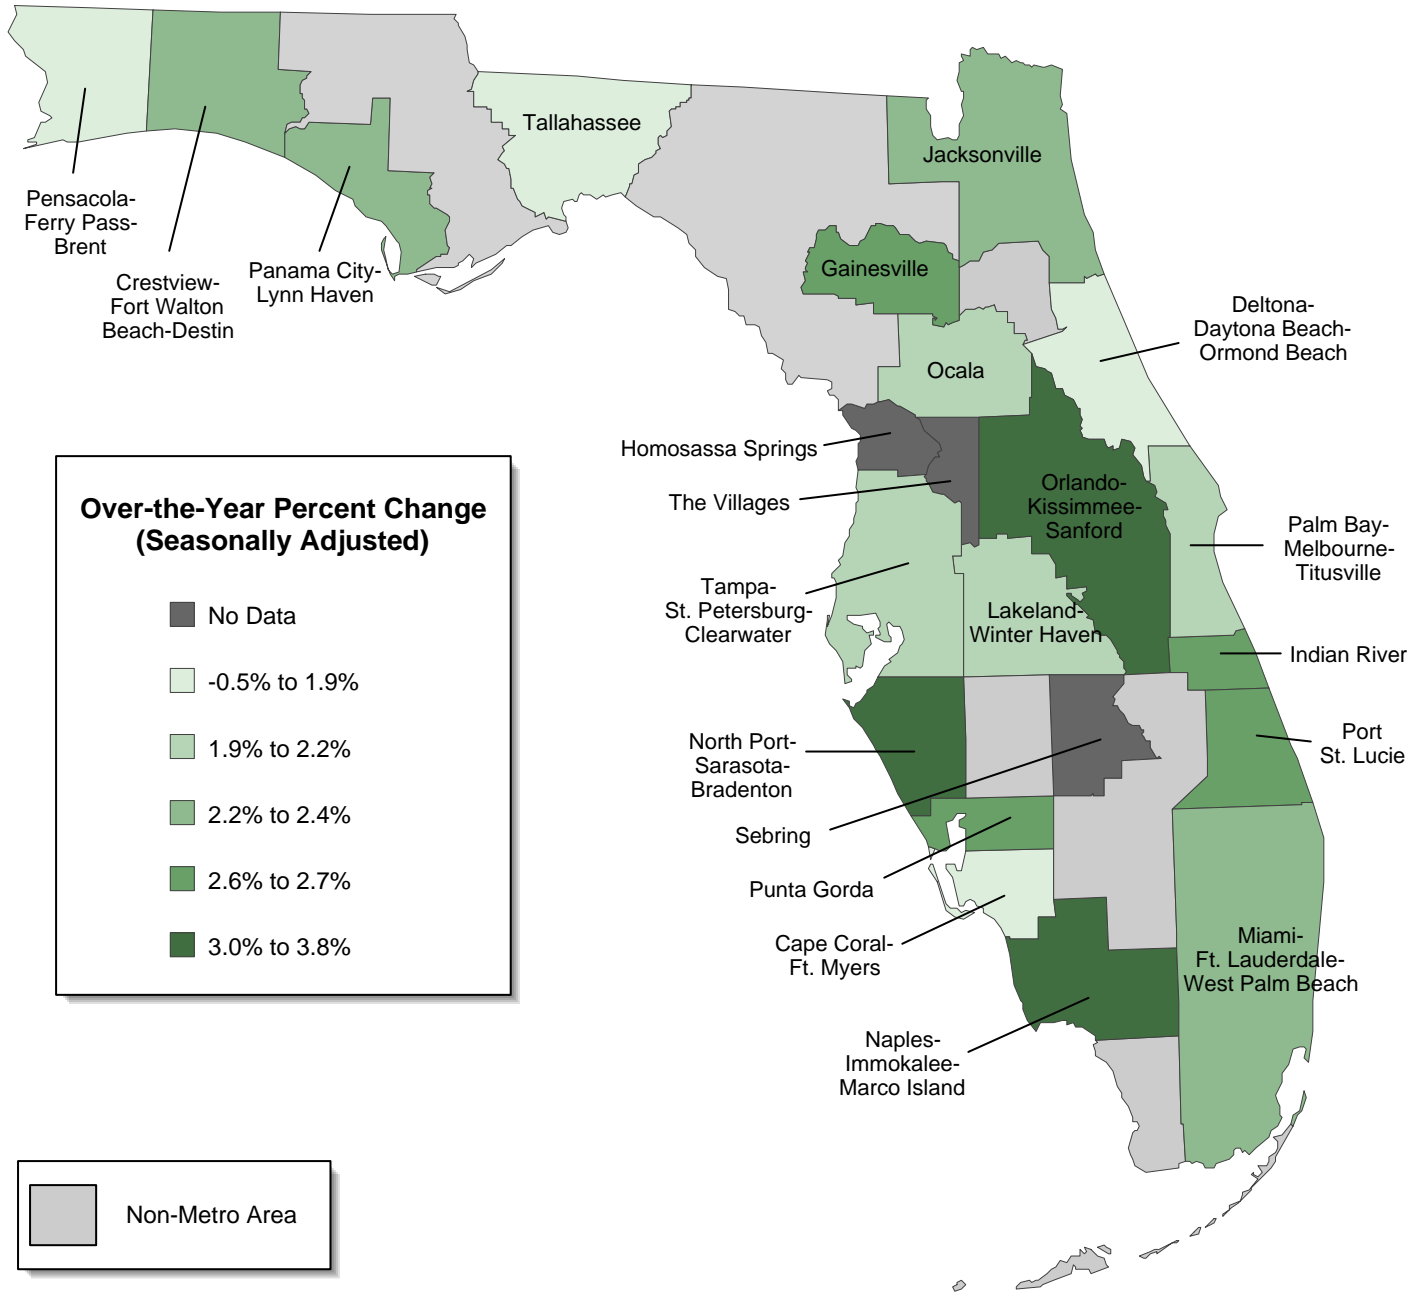

## Percent Change Over-the-Year by Metro Area Total Nonagricultural Employment October 2017

**Source:** U.S. Department of Labor, Bureau of Labor Statistics, [Current Employment Statistics Program \(CES\)](#)  
 Prepared by: Florida Department of Economic Opportunity, [Bureau of Labor Market Statistics](#), released **11/17/2017**  
 Next Scheduled Release: **Friday, December 22, 2017**