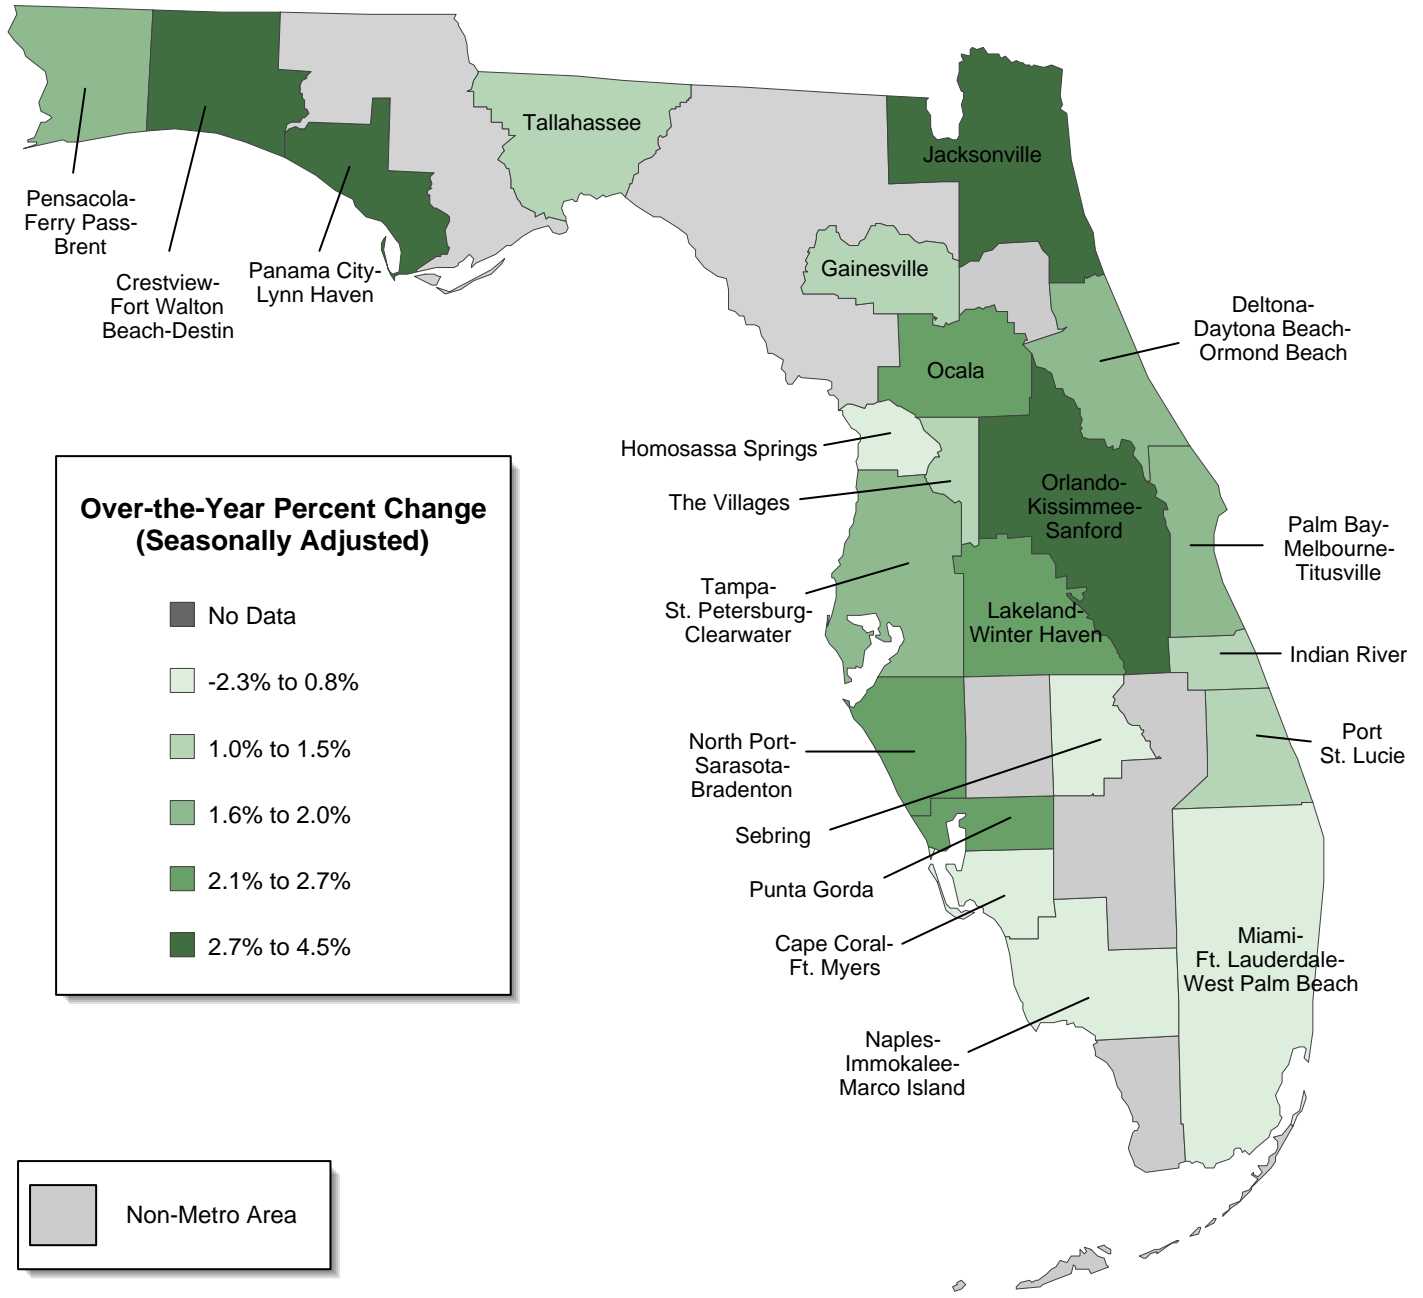

## Percent Change Over-the-Year by Metro Area Total Nonagricultural Employment May 2018

**Source:** U.S. Department of Labor, Bureau of Labor Statistics, [Current Employment Statistics Program \(CES\)](#)  
 Prepared by: Florida Department of Economic Opportunity, [Bureau of Labor Market Statistics](#), released **6/15/2018**  
 Next Scheduled Release: **Friday, July 20, 2018**