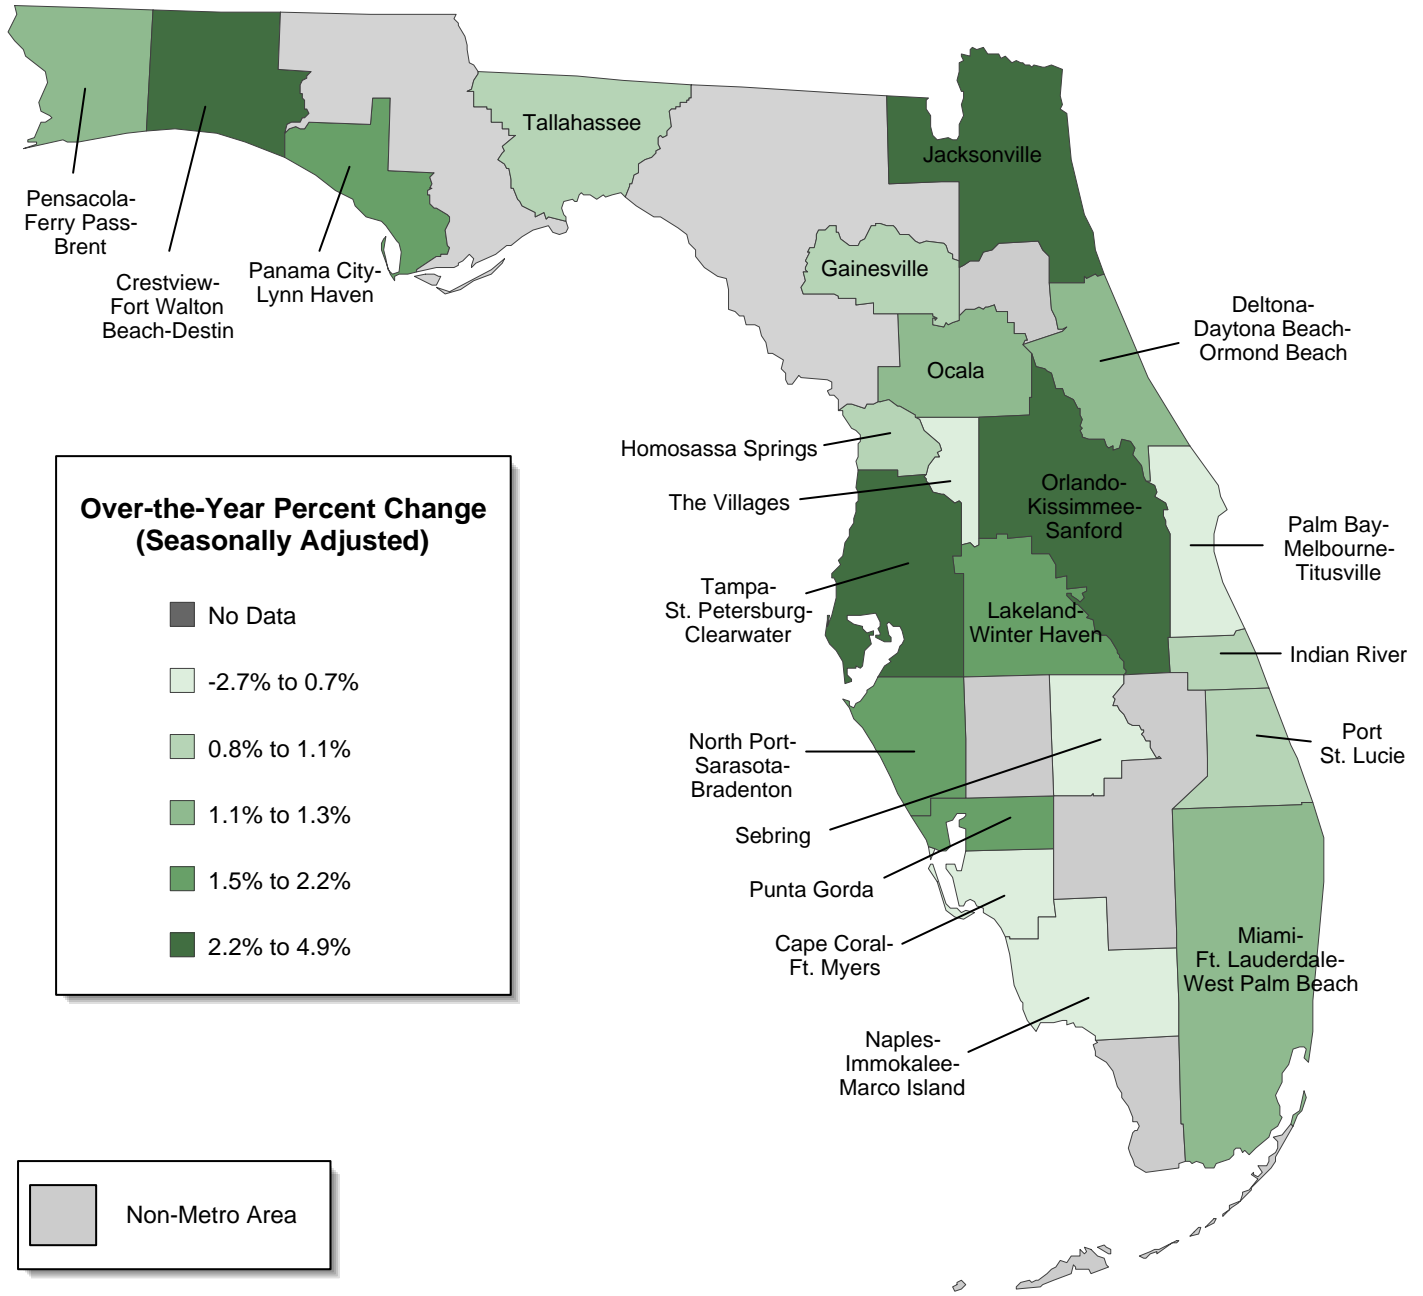

Percent Change Over-the-Year by Metro Area Total Nonagricultural Employment March 2018

Source: U.S. Department of Labor, Bureau of Labor Statistics, [Current Employment Statistics Program \(CES\)](#)
 Prepared by: Florida Department of Economic Opportunity, [Bureau of Labor Market Statistics](#), released **4/20/2018**
 Next Scheduled Release: **Friday, May 18, 2018**