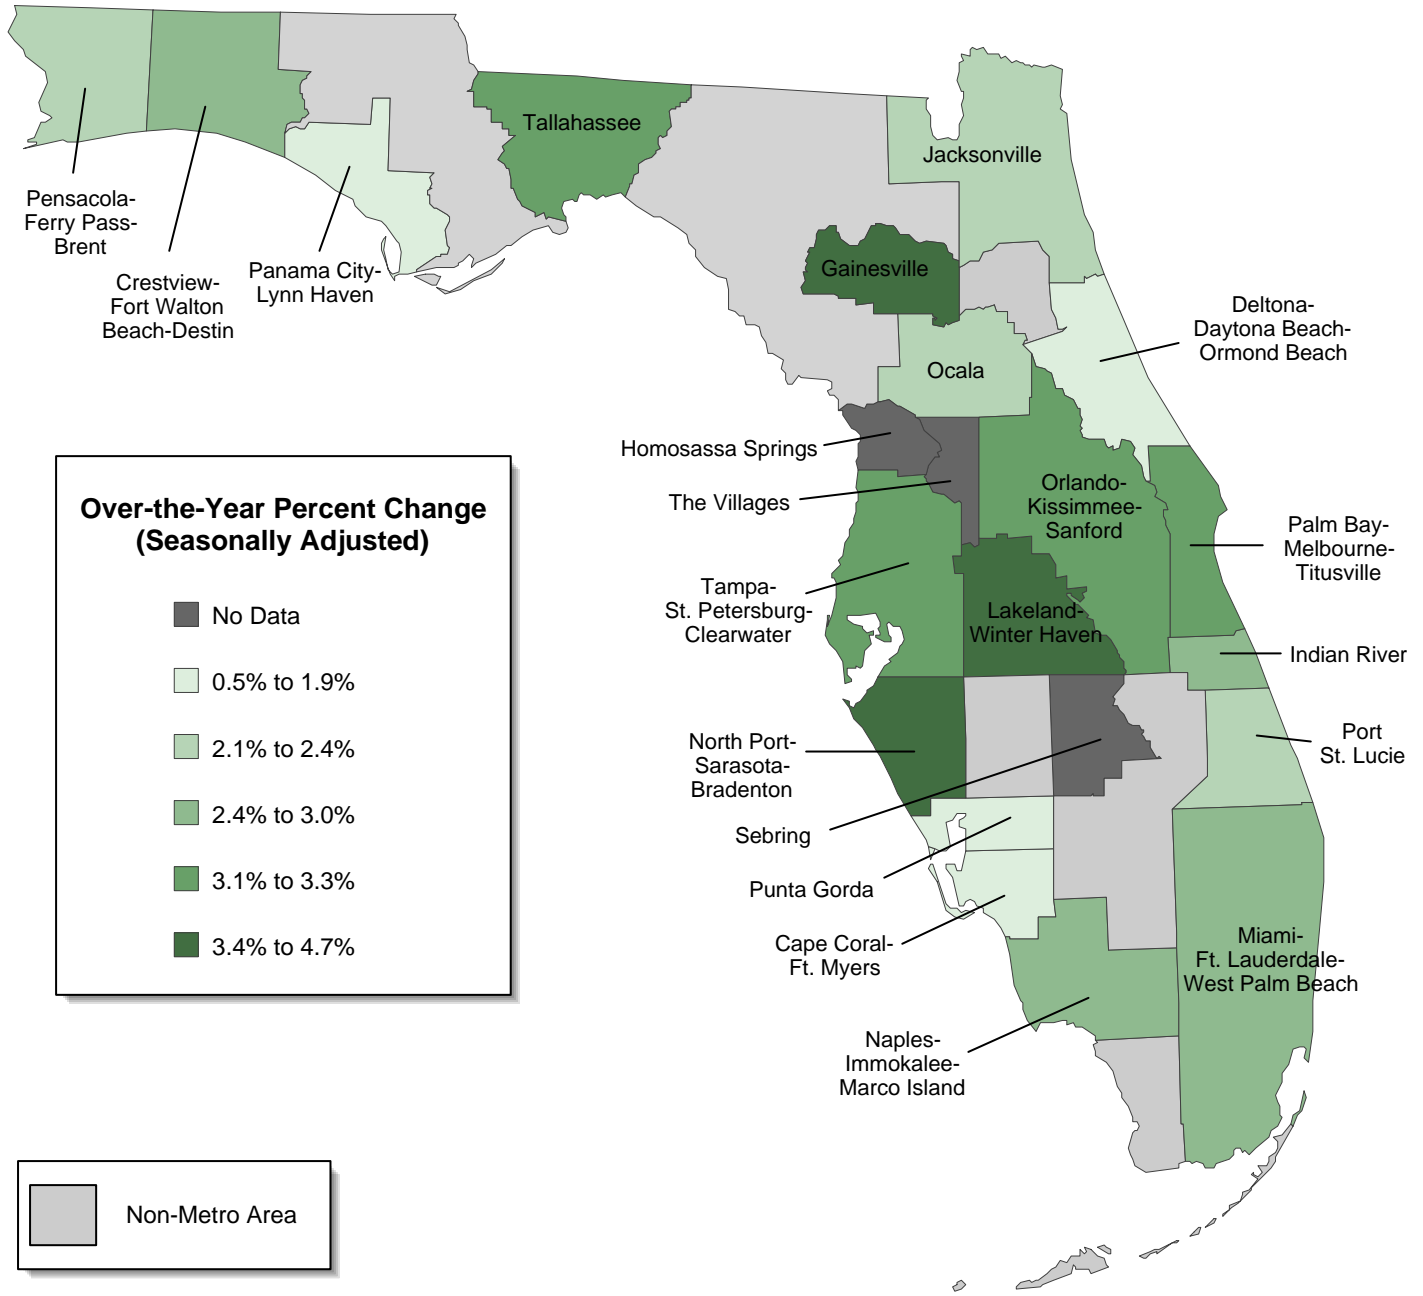

## Percent Change Over-the-Year by Metro Area Total Nonagricultural Employment July 2017

**Source:** U.S. Department of Labor, Bureau of Labor Statistics, [Current Employment Statistics Program \(CES\)](#)  
 Prepared by: Florida Department of Economic Opportunity, [Bureau of Labor Market Statistics](#), released **8/18/2017**  
 Next Scheduled Release: **Friday, September 15, 2017**