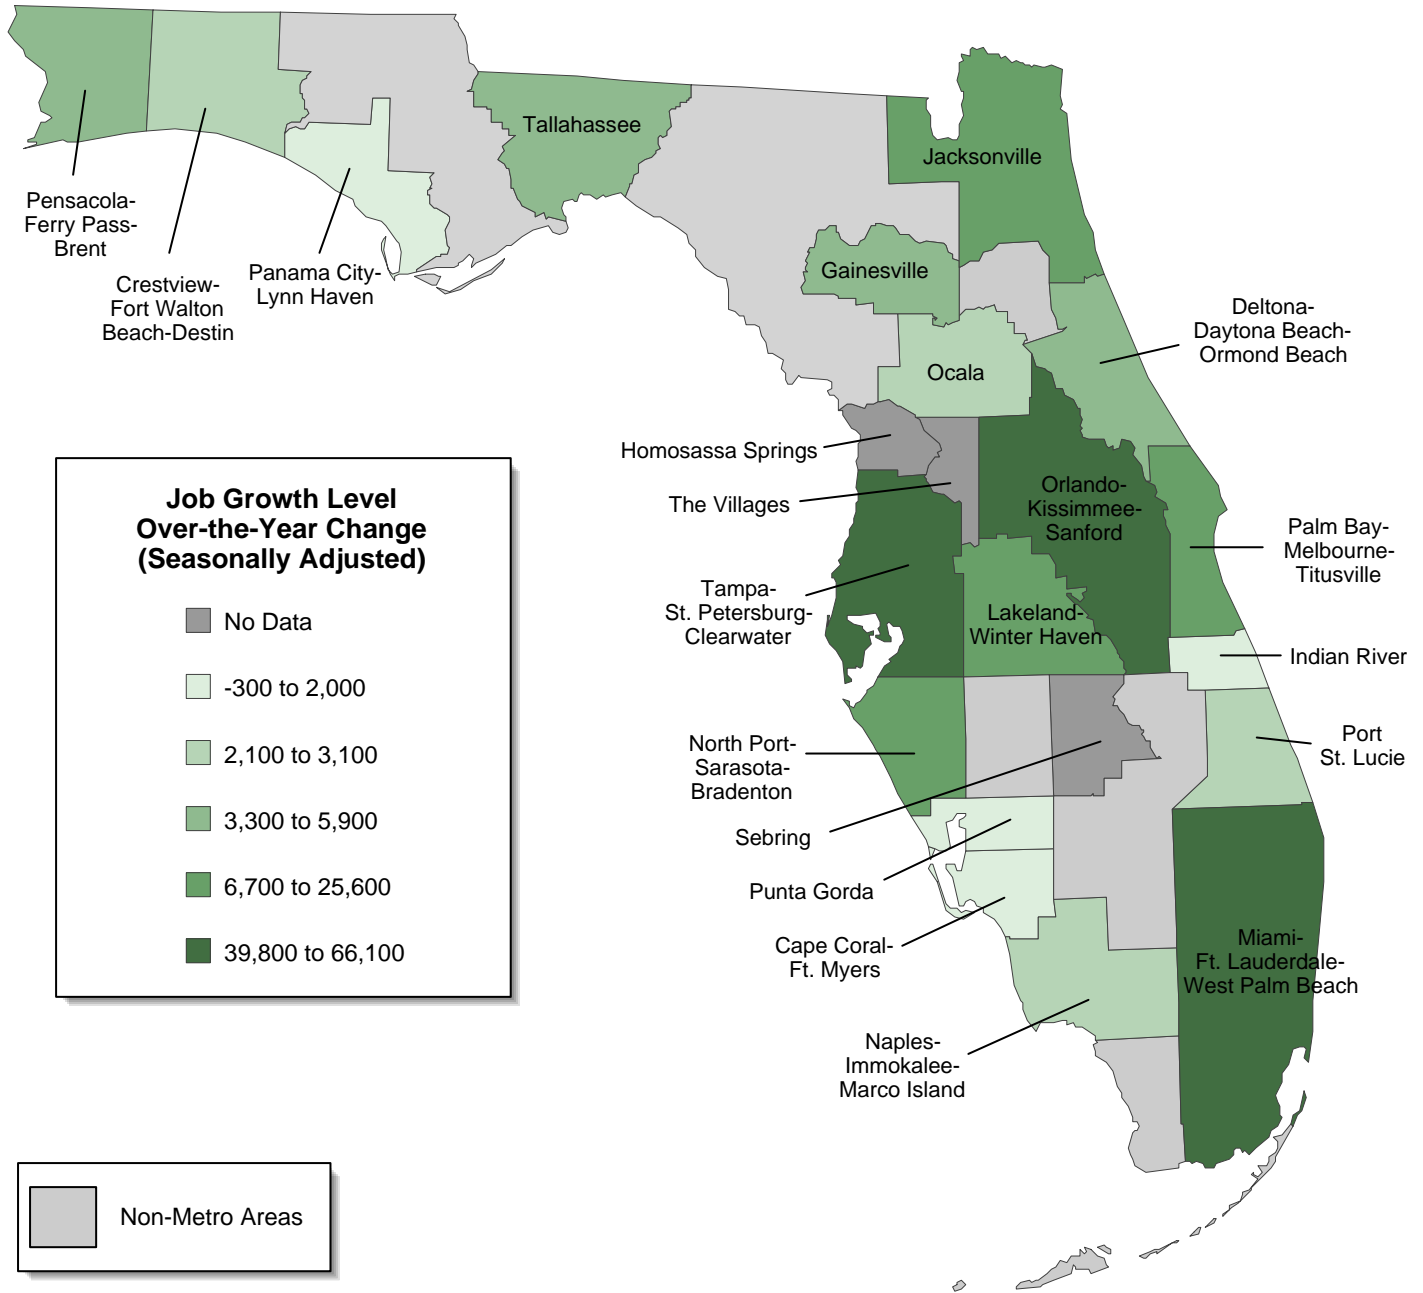

Florida Job Growth Level Over-the-Year by Metro Area Total Nonagricultural Employment May 2017

Source: U.S. Department of Labor, Bureau of Labor Statistics, [Current Employment Statistics Program \(CES\)](#)
 Prepared by: Florida Department of Economic Opportunity, [Bureau of Labor Market Statistics](#), released **6/16/2017**
 Next Scheduled Release: **Friday, July 21, 2017**