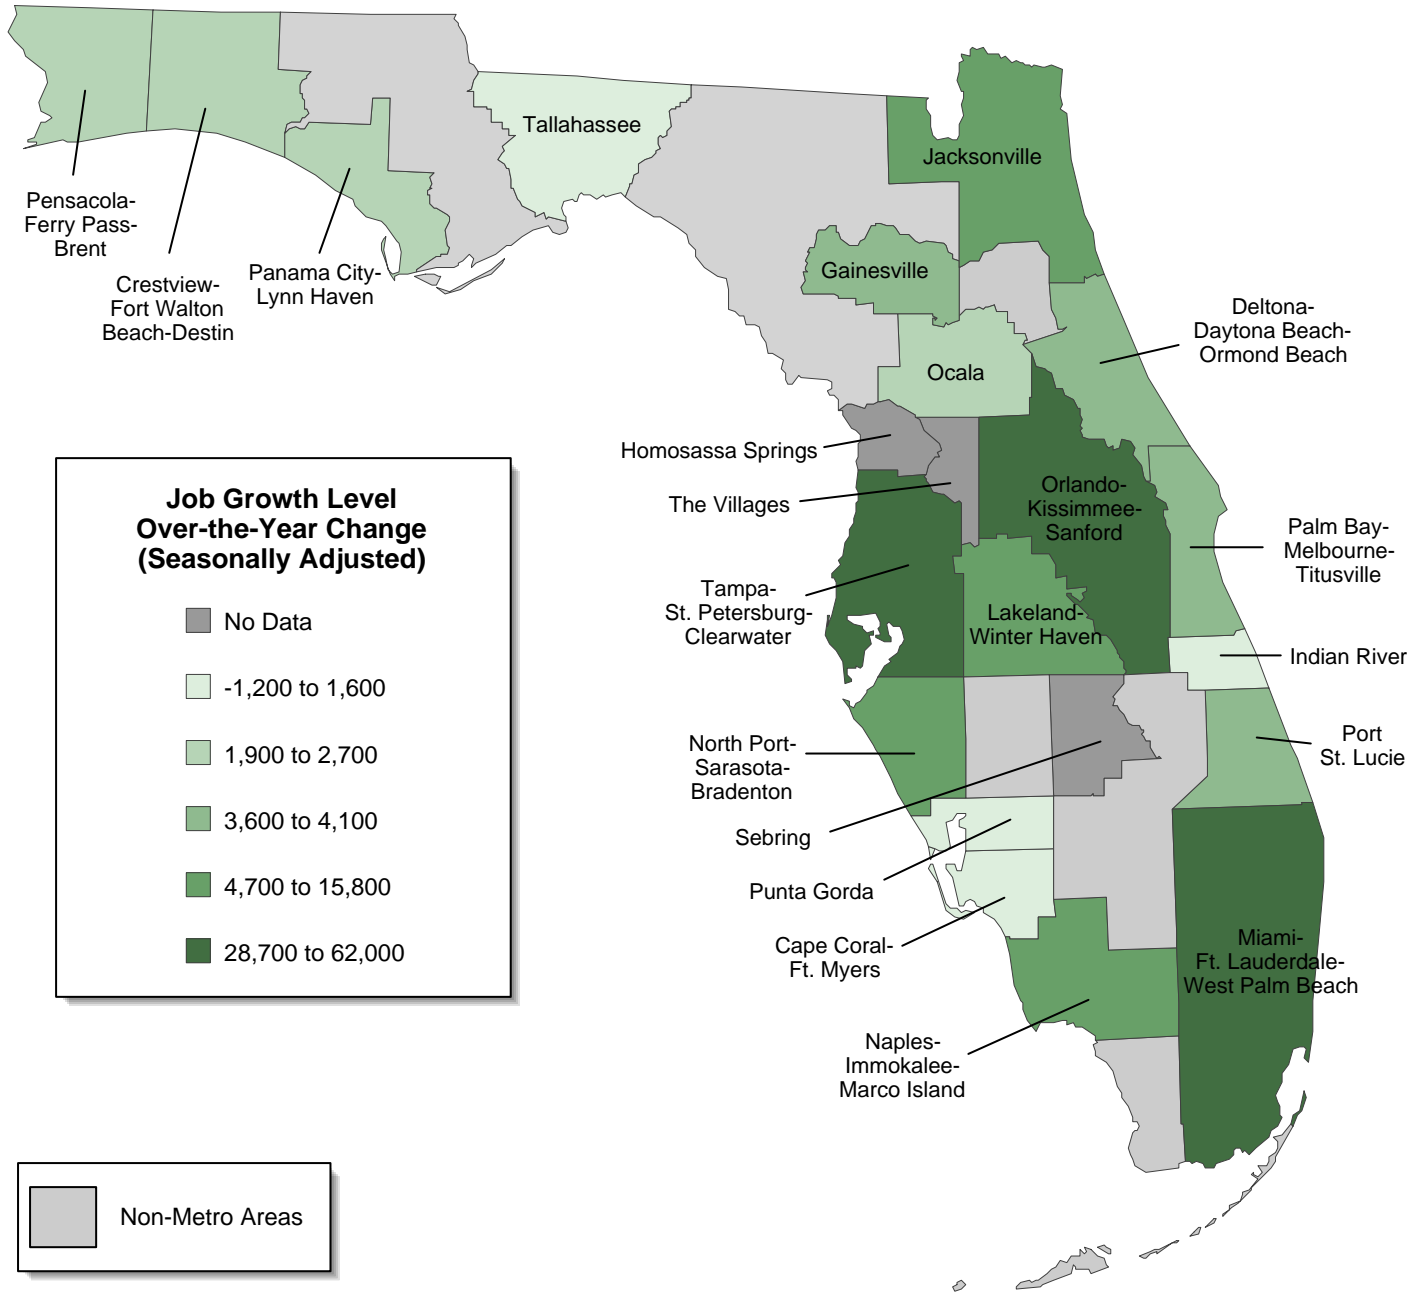

Florida Job Growth Level Over-the-Year by Metro Area Total Nonagricultural Employment October 2017

Source: U.S. Department of Labor, Bureau of Labor Statistics, [Current Employment Statistics Program \(CES\)](#)
 Prepared by: Florida Department of Economic Opportunity, [Bureau of Labor Market Statistics](#), released **11/17/2017**
 Next Scheduled Release: **Friday, December 22, 2017**