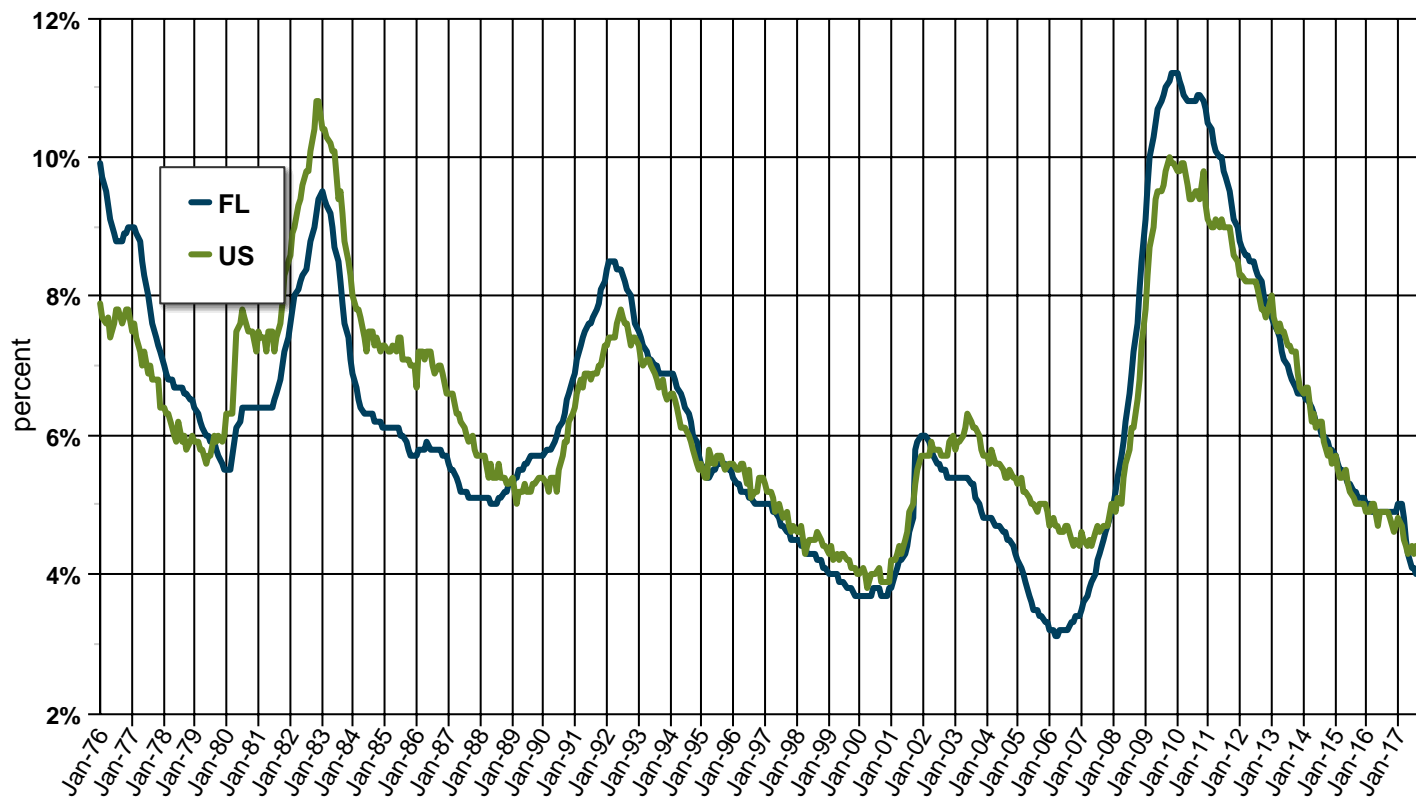

Unemployment Rate Seasonally Adjusted January 1976 - August 2017

Source: U.S. Department of Labor, Bureau of Labor Statistics, [Local Area Unemployment Statistics Program \(LAUS\)](#)

Prepared by: Florida Department of Economic Opportunity, [Bureau of Labor Market Statistics](#), released **Friday, September 15, 2017**

Next Scheduled Release: **Friday, October 20, 2017**