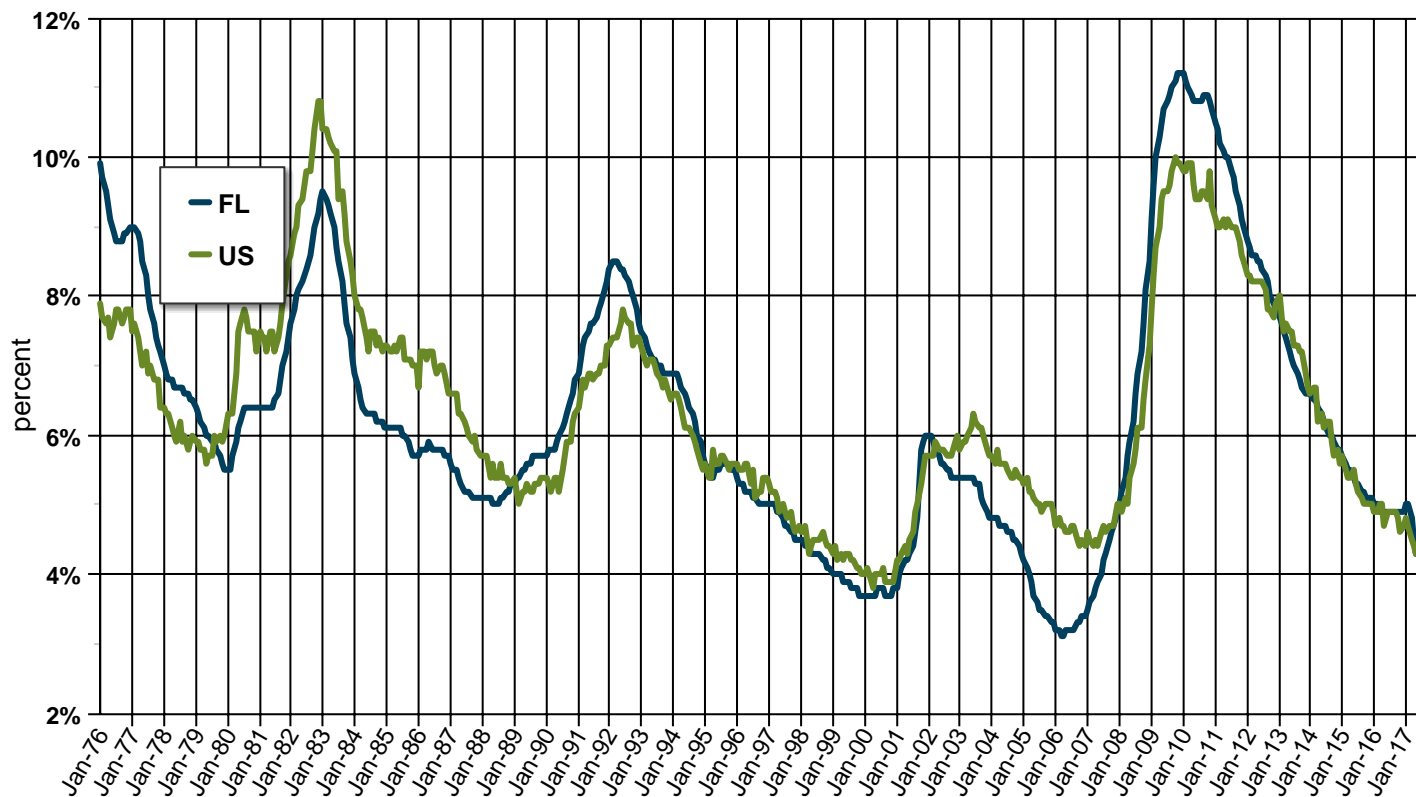

Unemployment Rate Seasonally Adjusted January 1976 - May 2017

Source: U.S. Department of Labor, Bureau of Labor Statistics, [Local Area Unemployment Statistics Program \(LAUS\)](#)

Prepared by: Florida Department of Economic Opportunity, [Bureau of Labor Market Statistics](#), released **Friday, June 16, 2017**

Next Scheduled Release: **Friday, July 21, 2017**