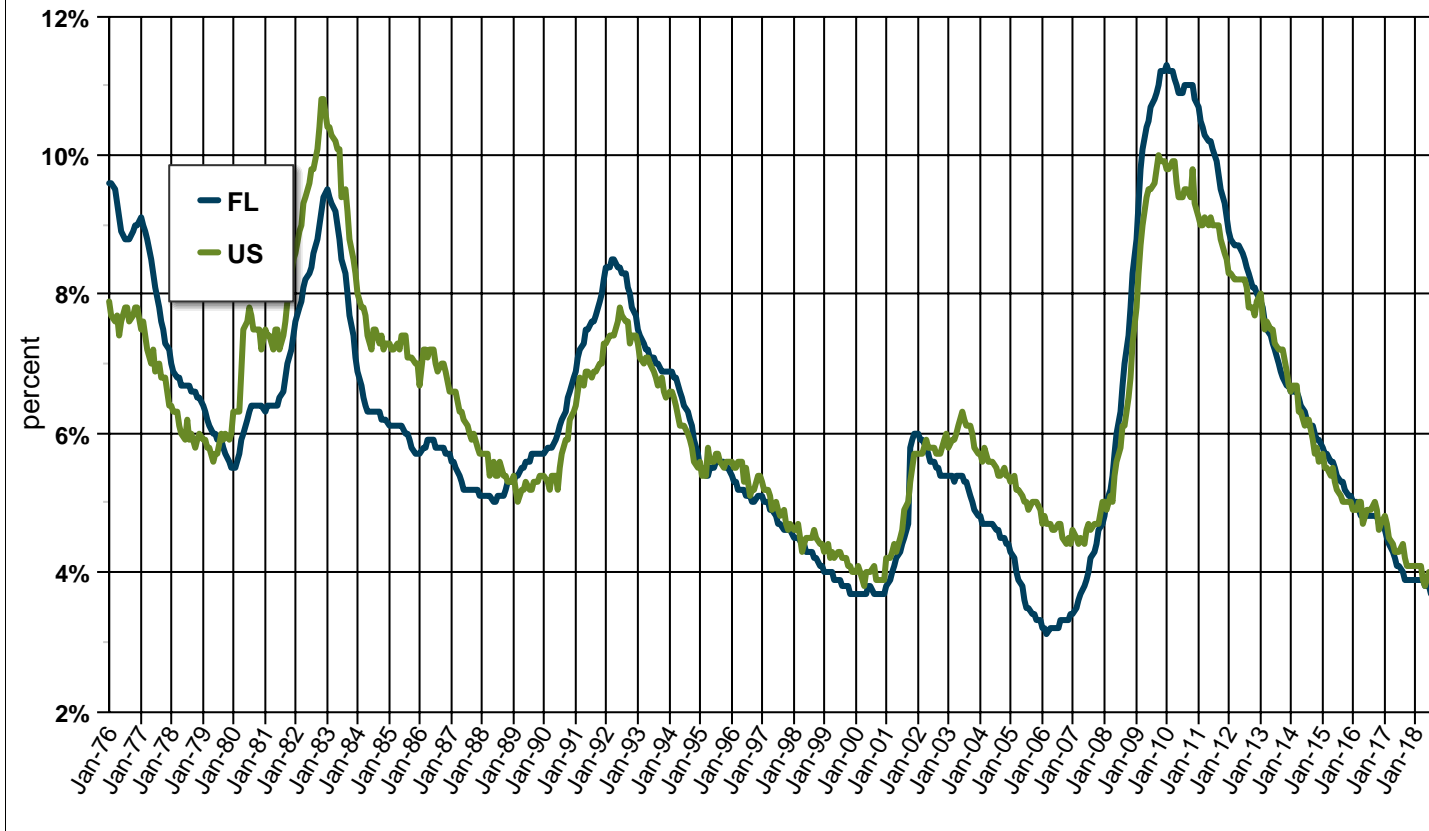

Unemployment Rate Seasonally Adjusted January 1976 - July 2018

Source: U.S. Department of Labor, Bureau of Labor Statistics, [Local Area Unemployment Statistics Program \(LAUS\)](#)

Prepared by: Florida Department of Economic Opportunity, [Bureau of Labor Market Statistics](#), released **Friday, August 17, 2018**

Next Scheduled Release: **Friday, September 21, 2018**