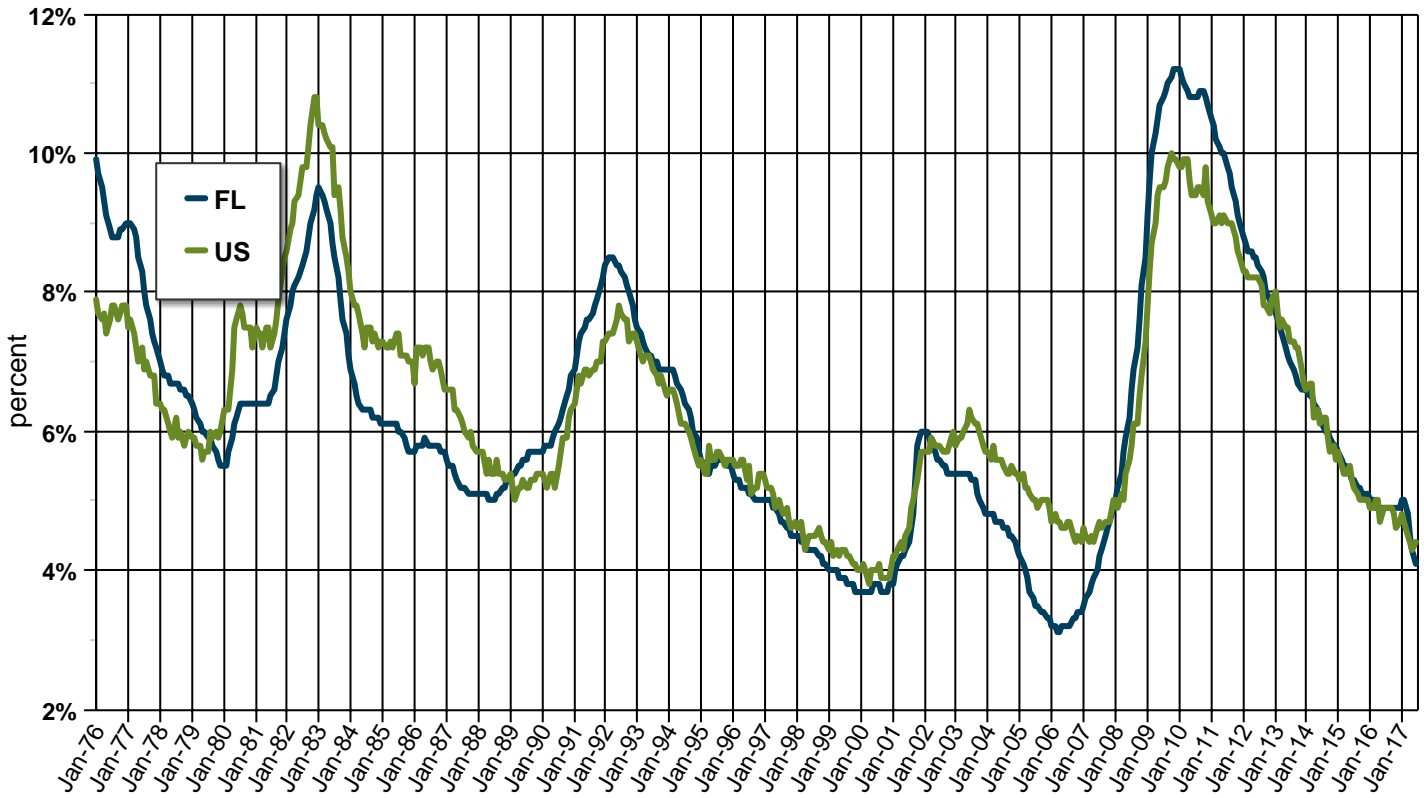

Unemployment Rate Seasonally Adjusted January 1976 - June 2017

Source: U.S. Department of Labor, Bureau of Labor Statistics, [Local Area Unemployment Statistics Program \(LAUS\)](#)

Prepared by: Florida Department of Economic Opportunity, [Bureau of Labor Market Statistics](#), released **Friday, July 21, 2017**

Next Scheduled Release: **Friday, August 18, 2017**