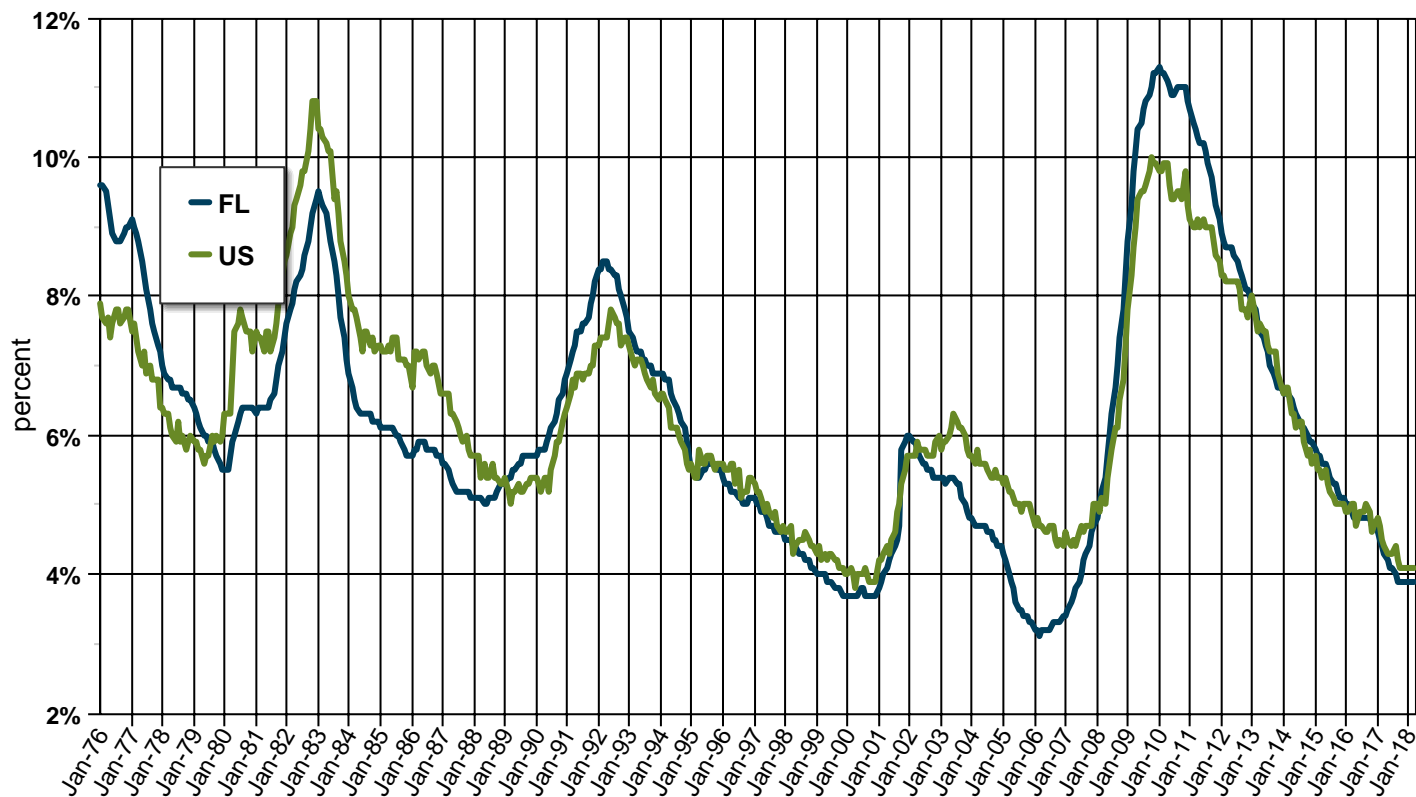

Unemployment Rate Seasonally Adjusted January 1976 - March 2018

Source: U.S. Department of Labor, Bureau of Labor Statistics, [Local Area Unemployment Statistics Program \(LAUS\)](#)

Prepared by: Florida Department of Economic Opportunity, [Bureau of Labor Market Statistics](#), released **Friday, April 20, 2018**

Next Scheduled Release: **Friday, May 18, 2018**