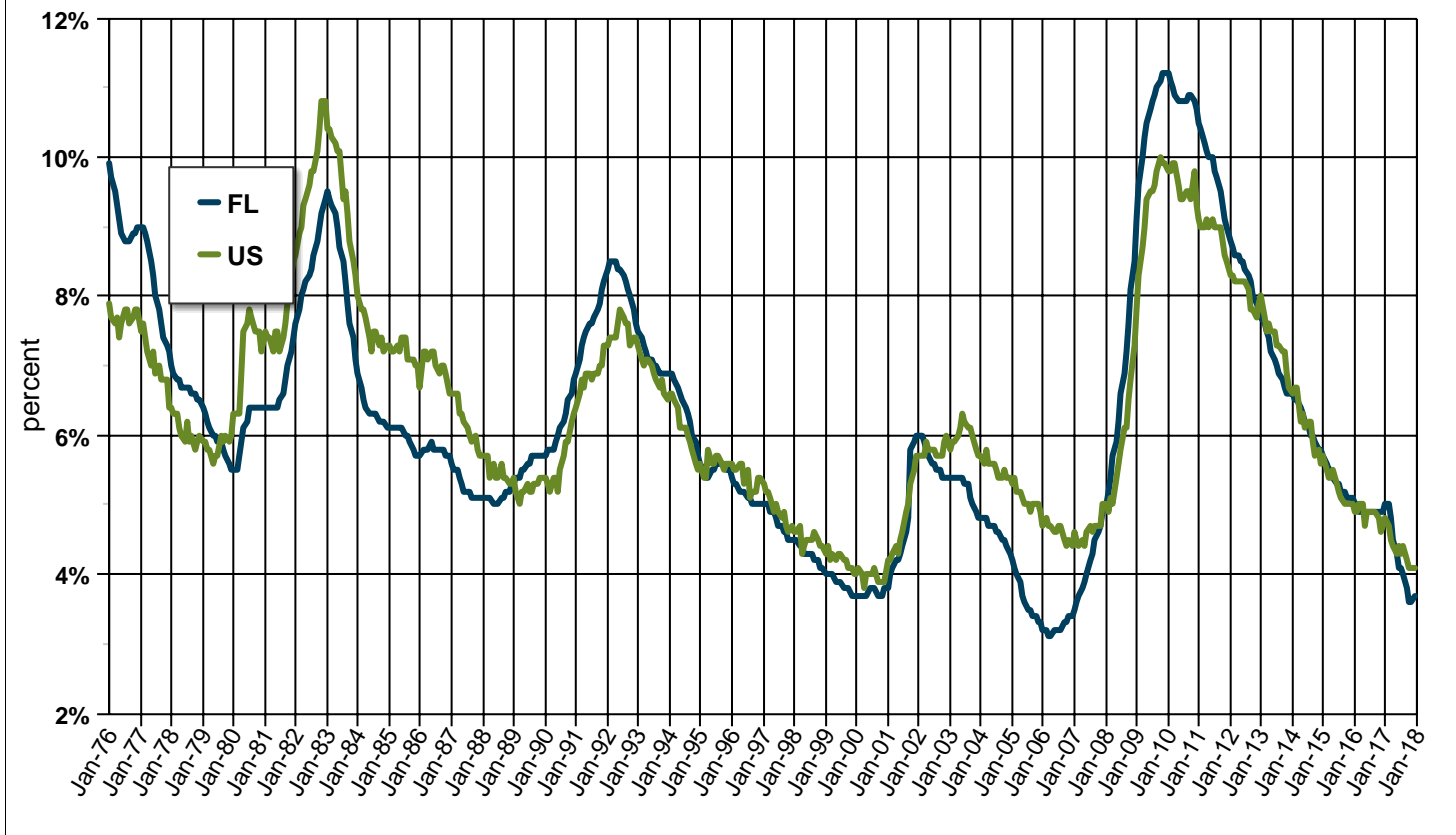

### Unemployment Rate Seasonally Adjusted January 1976 - December 2017

Source: U.S. Department of Labor, Bureau of Labor Statistics, [Local Area Unemployment Statistics Program \(LAUS\)](#)

Prepared by: Florida Department of Economic Opportunity, [Bureau of Labor Market Statistics](#), released **Friday, January 19, 2018**

Next Scheduled Release: **Monday, March 12, 2018**