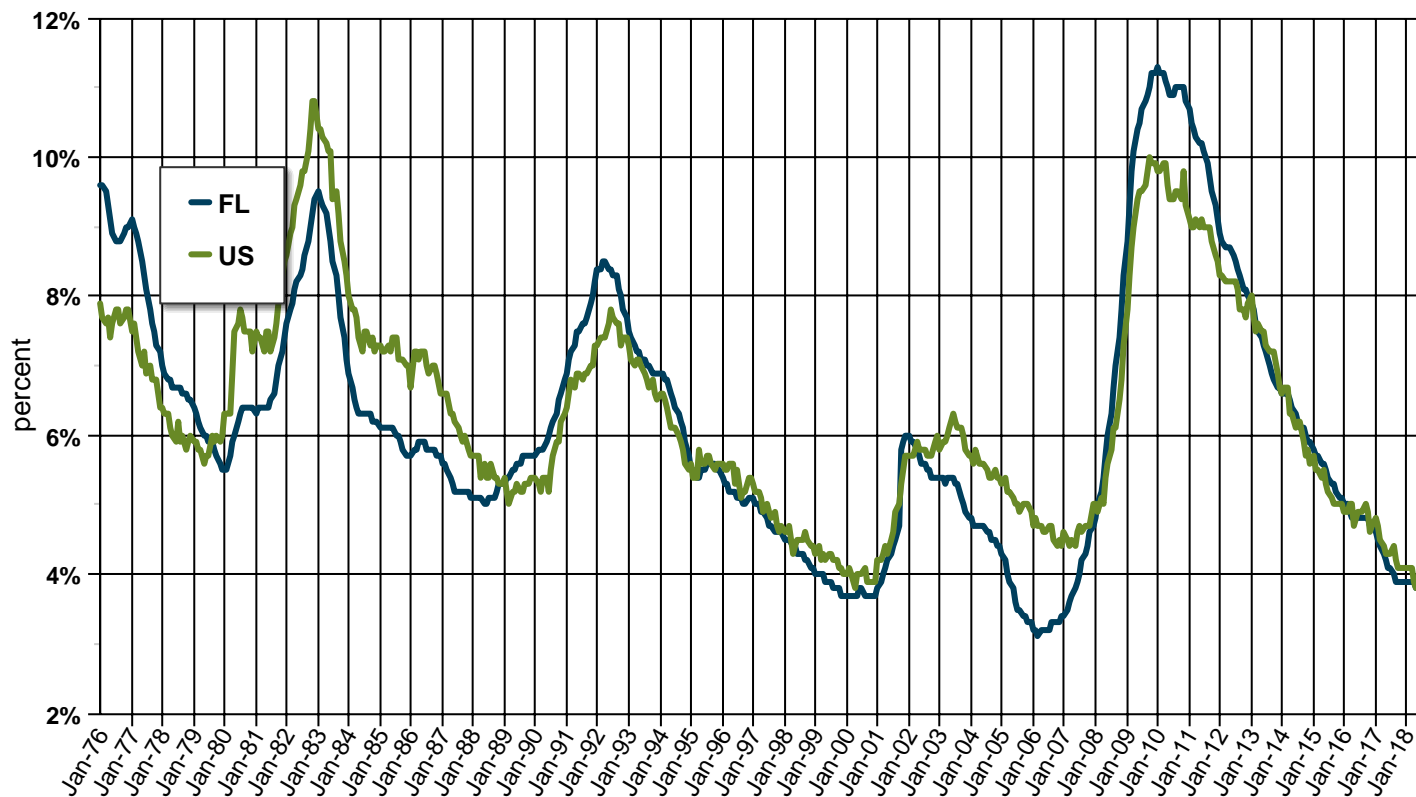

### Unemployment Rate Seasonally Adjusted January 1976 - May 2018

Source: U.S. Department of Labor, Bureau of Labor Statistics, [Local Area Unemployment Statistics Program \(LAUS\)](#)

Prepared by: Florida Department of Economic Opportunity, [Bureau of Labor Market Statistics](#), released **Friday, June 15, 2018**

Next Scheduled Release: **Friday, July 20, 2018**