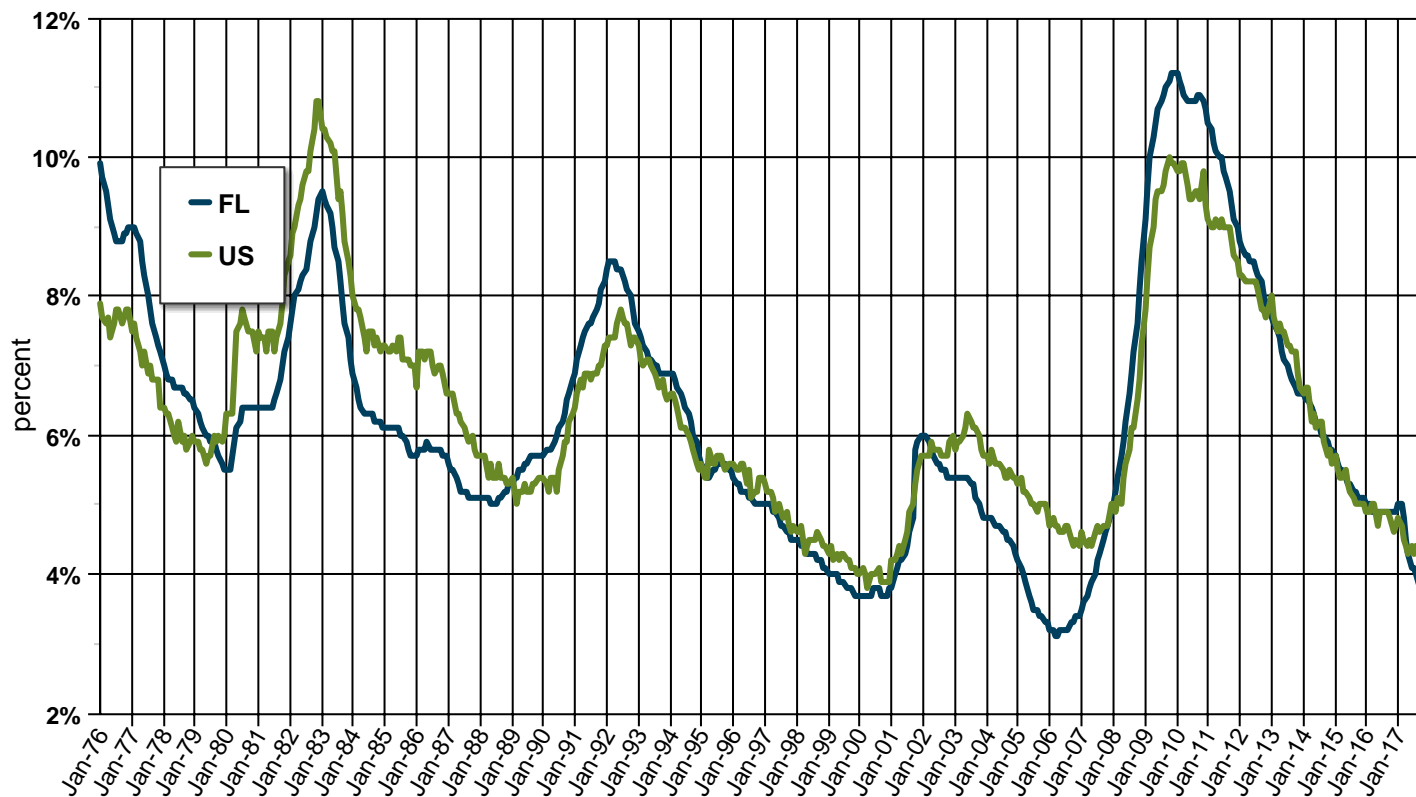

Unemployment Rate Seasonally Adjusted January 1976 - October 2017

Source: U.S. Department of Labor, Bureau of Labor Statistics, [Local Area Unemployment Statistics Program \(LAUS\)](#)

Prepared by: Florida Department of Economic Opportunity, [Bureau of Labor Market Statistics](#), released **Friday, November 17, 2017**

Next Scheduled Release: **Friday, December 22, 2017**