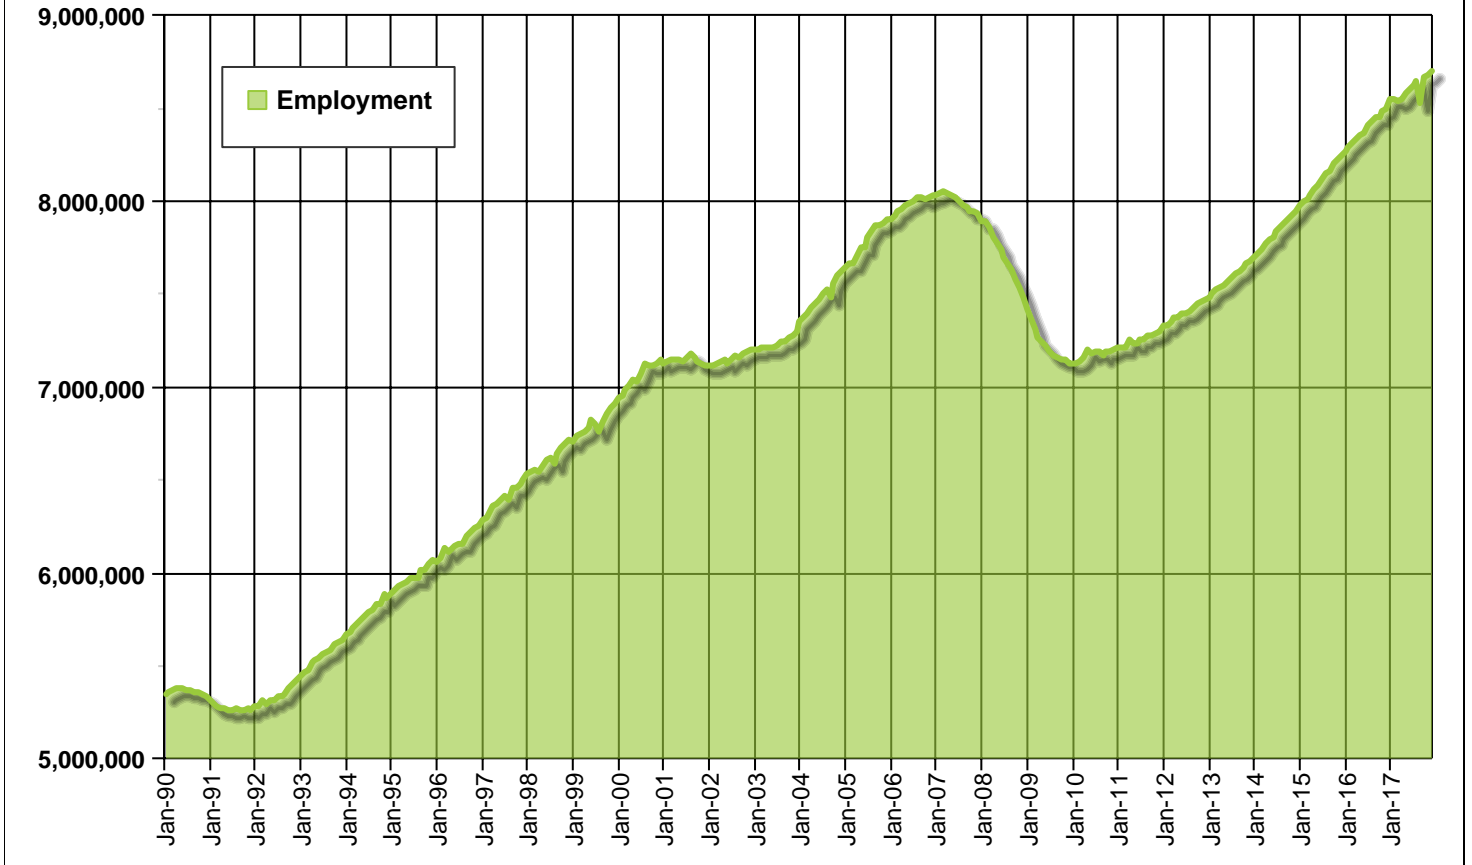

### Florida's Nonagricultural Employment Seasonally Adjusted January 1990 - December 2017

**Source:** U.S. Department of Labor, Bureau of Labor Statistics, [Current Employment Statistics Program \(CES\)](#)  
Prepared by: Florida Department of Economic Opportunity, [Bureau of Labor Market Statistics](#), released **Friday, January 19, 2018**  
Next Scheduled Release: **Monday, March 12, 2018**