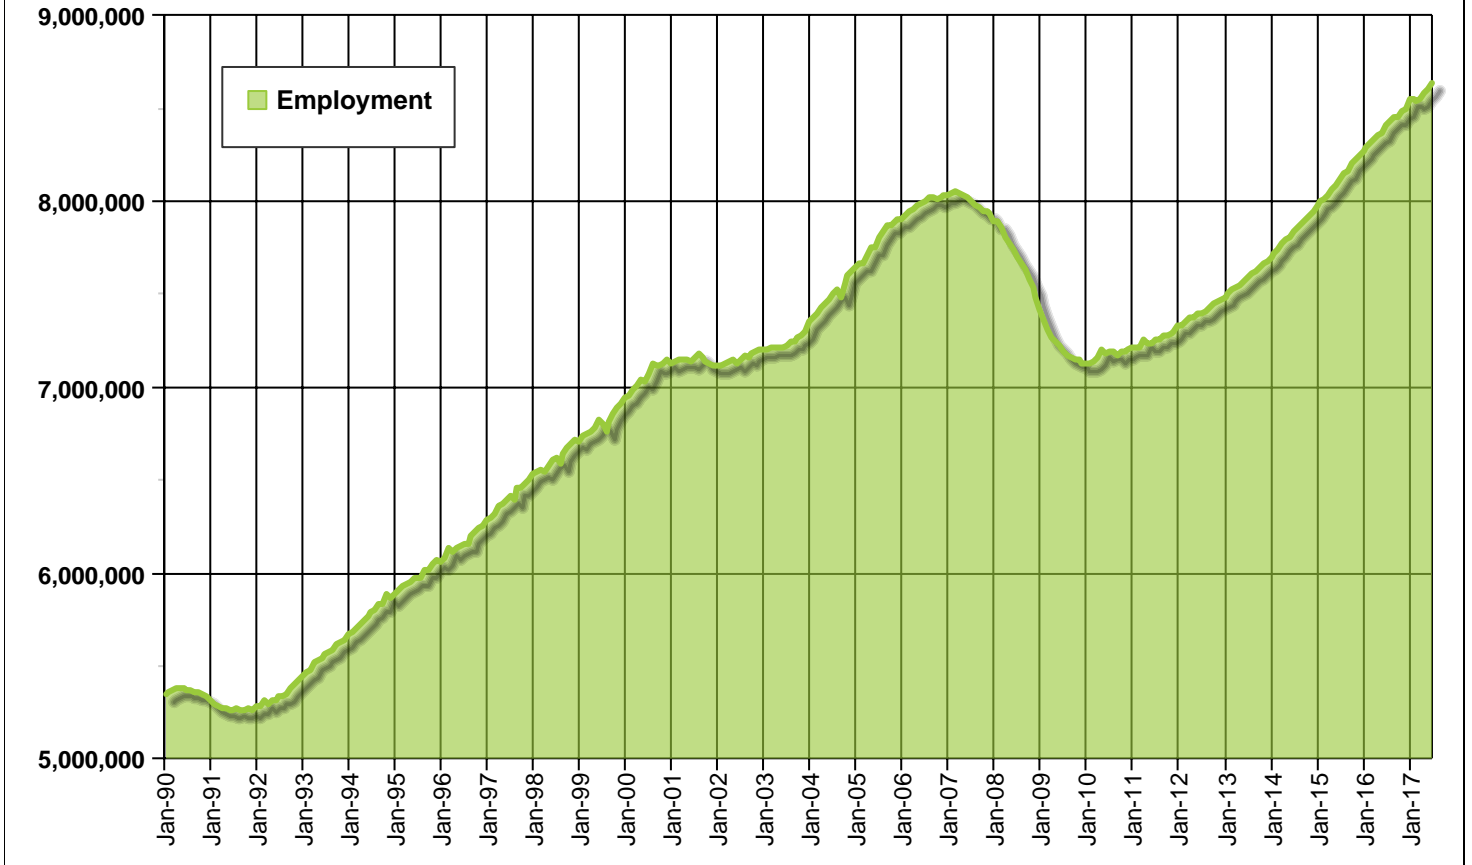

Florida's Nonagricultural Employment Seasonally Adjusted January 1990 - July 2017

Source: U.S. Department of Labor, Bureau of Labor Statistics, [Current Employment Statistics Program \(CES\)](#)
Prepared by: Florida Department of Economic Opportunity, [Bureau of Labor Market Statistics](#), released **Friday, August 18, 2017**
Next Scheduled Release: **Friday, September 15, 2017**