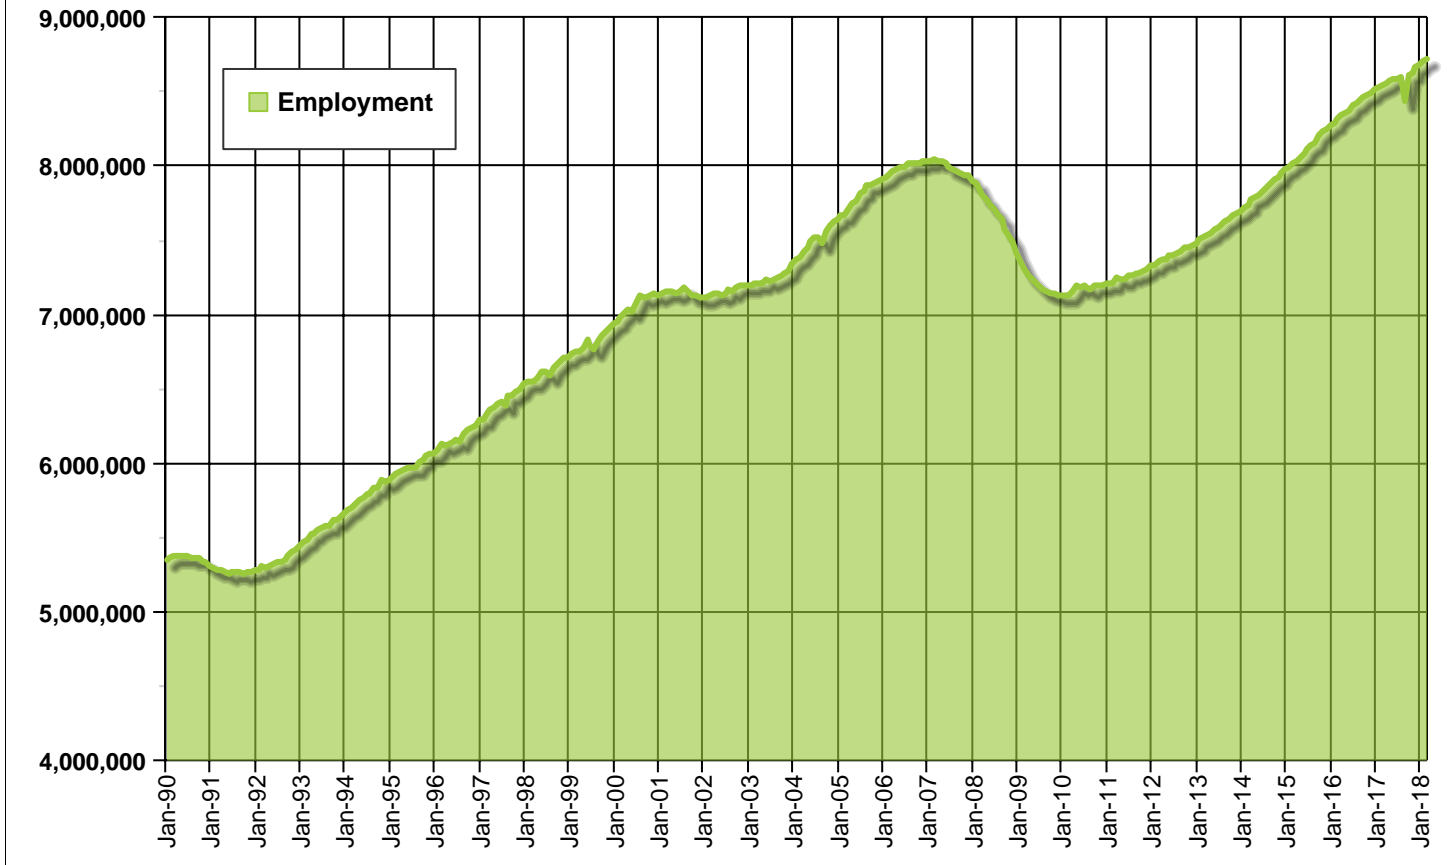

Florida's Nonagricultural Employment Seasonally Adjusted January 1990 - March 2018

Source: U.S. Department of Labor, Bureau of Labor Statistics, [Current Employment Statistics Program \(CES\)](#)
Prepared by: Florida Department of Economic Opportunity, [Bureau of Labor Market Statistics](#), released **Friday, April 20, 2018**
Next Scheduled Release: **Friday, May 18, 2018**