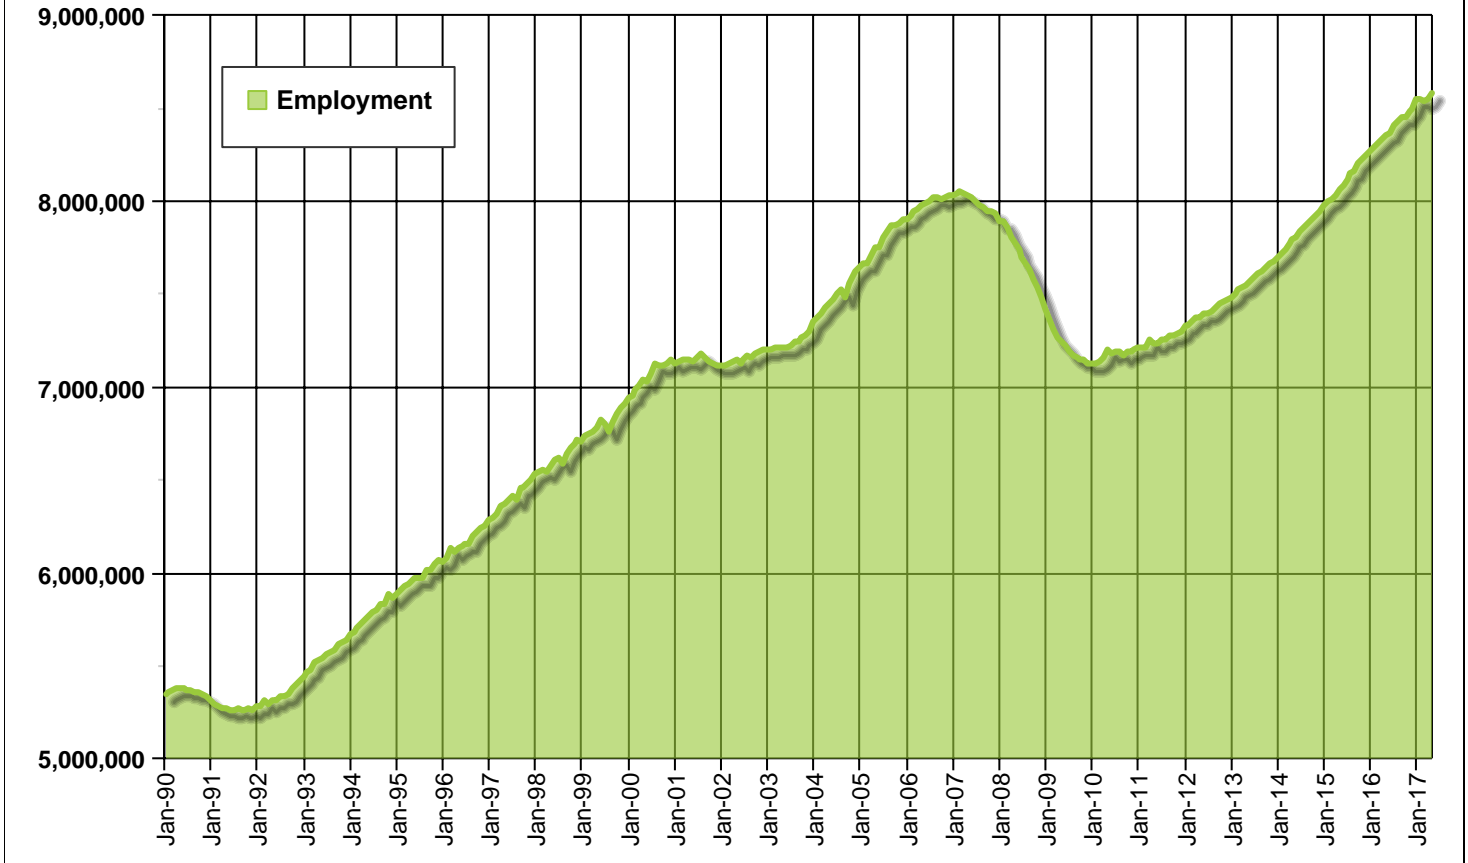

Florida's Nonagricultural Employment Seasonally Adjusted January 1990 - May 2017

Source: U.S. Department of Labor, Bureau of Labor Statistics, [Current Employment Statistics Program \(CES\)](#)
Prepared by: Florida Department of Economic Opportunity, [Bureau of Labor Market Statistics](#), released **Friday, June 16, 2017**
Next Scheduled Release: **Friday, July 21, 2017**