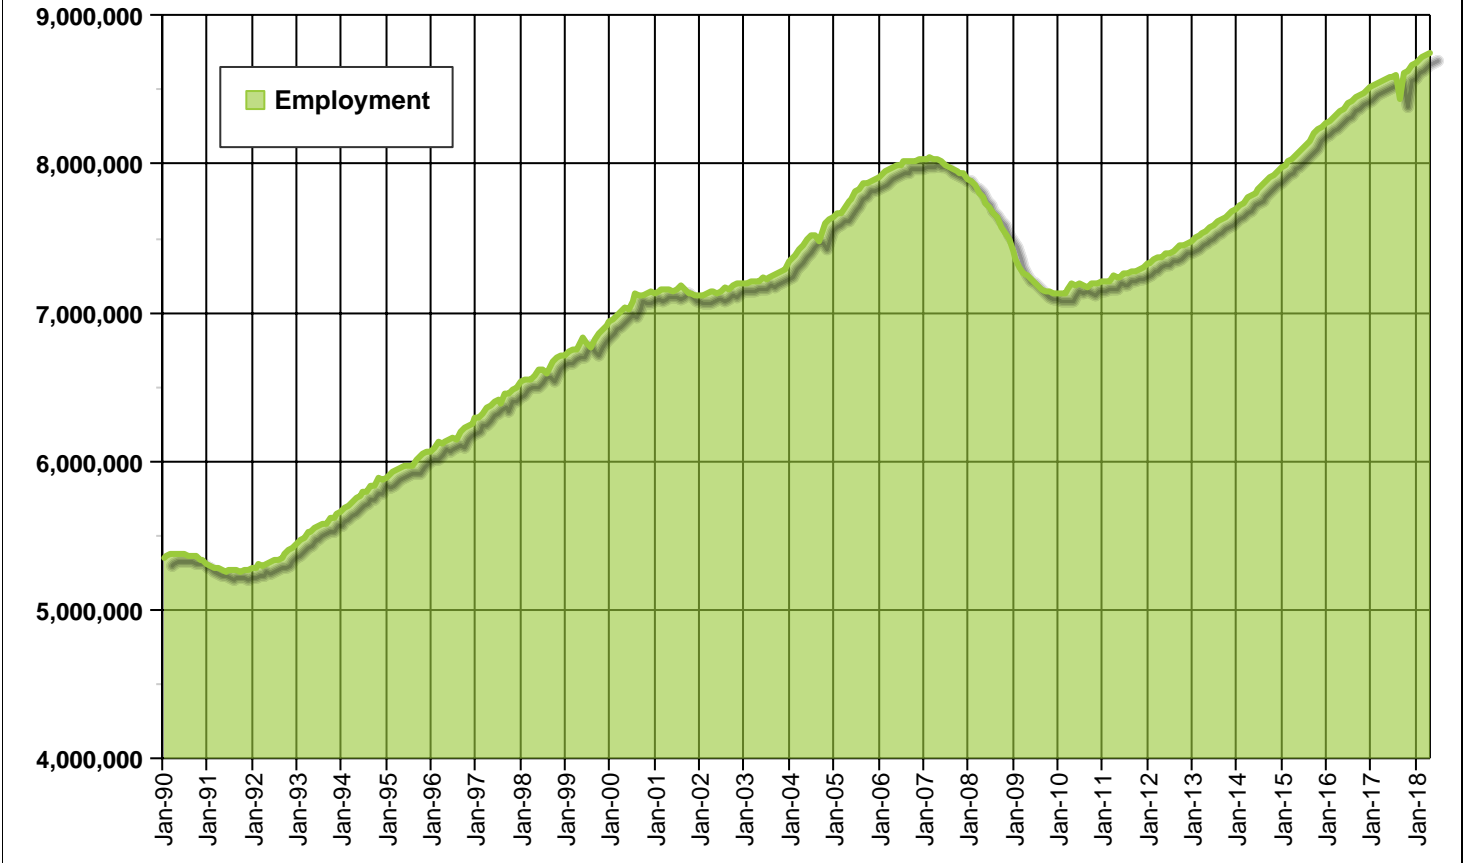

Florida's Nonagricultural Employment Seasonally Adjusted January 1990 - May 2018

Source: U.S. Department of Labor, Bureau of Labor Statistics, [Current Employment Statistics Program \(CES\)](#)
Prepared by: Florida Department of Economic Opportunity, [Bureau of Labor Market Statistics](#), released **Friday, June 15, 2018**
Next Scheduled Release: **Friday, July 20, 2018**