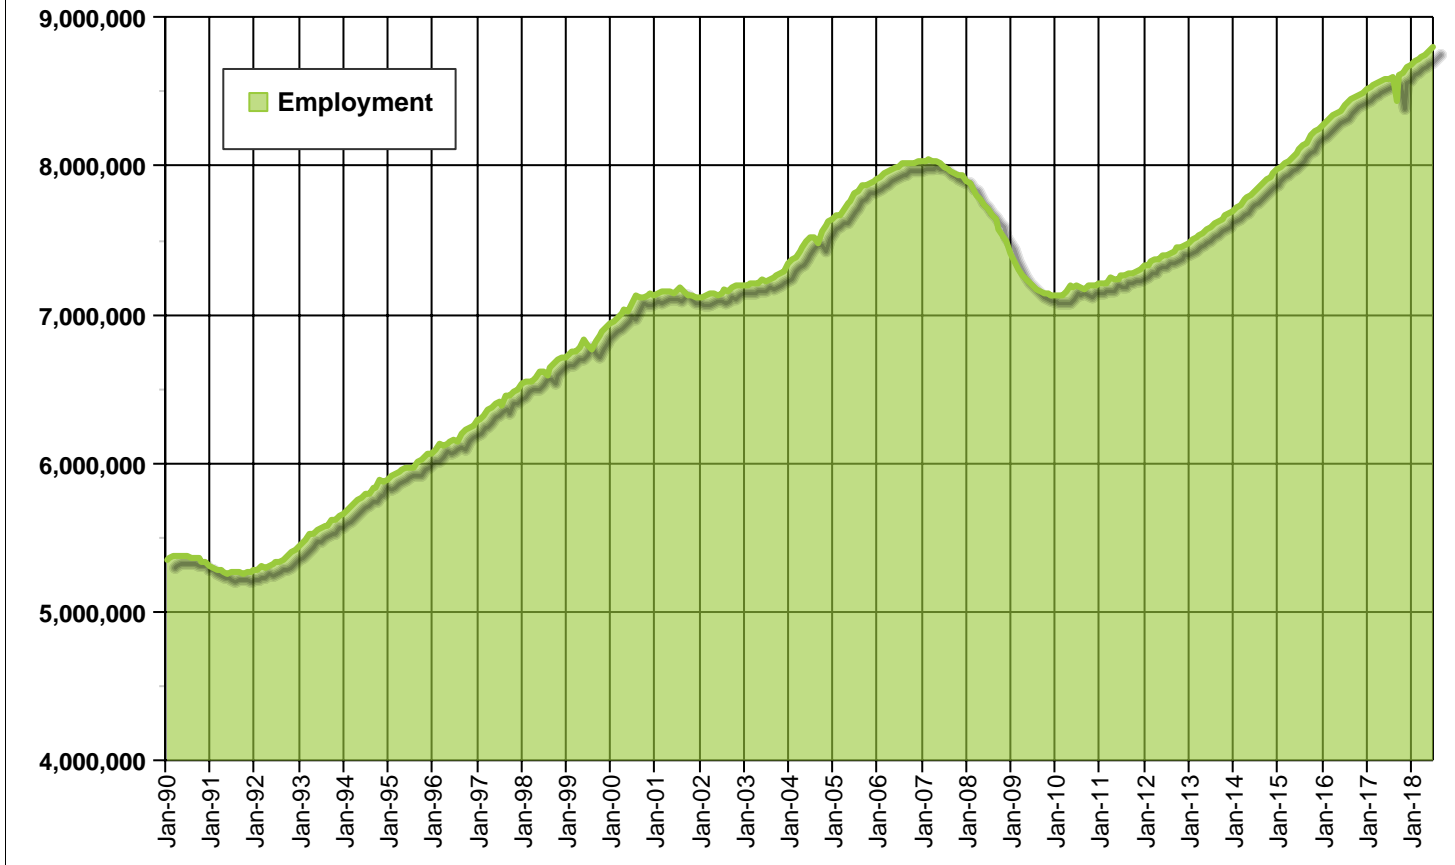

### Florida's Nonagricultural Employment Seasonally Adjusted January 1990 - July 2018

**Source:** U.S. Department of Labor, Bureau of Labor Statistics, [Current Employment Statistics Program \(CES\)](#)  
Prepared by: Florida Department of Economic Opportunity, [Bureau of Labor Market Statistics](#), released **Friday, August 17, 2018**  
Next Scheduled Release: **Friday, September 21, 2018**