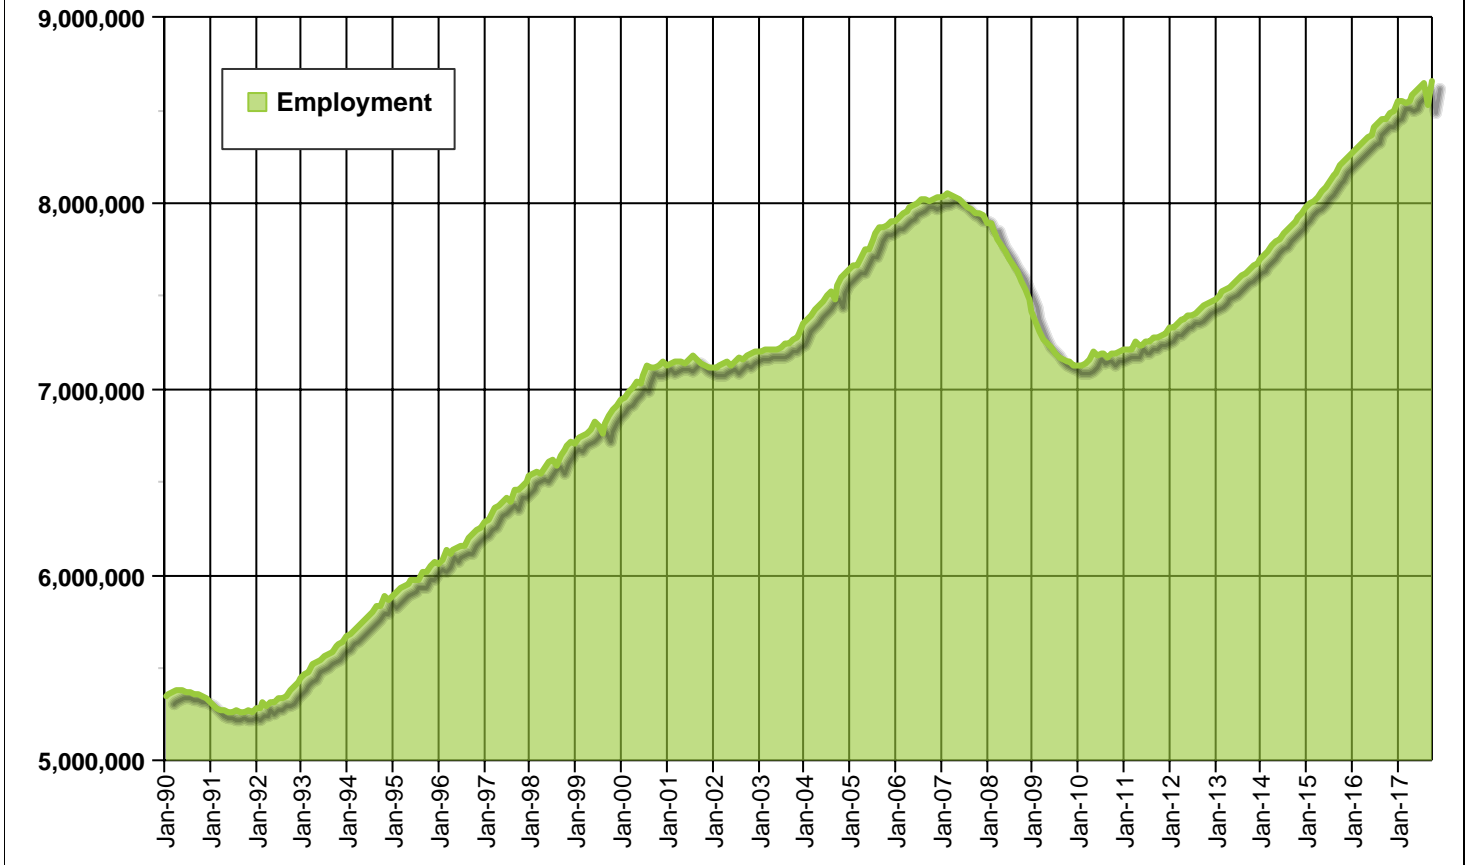

Florida's Nonagricultural Employment Seasonally Adjusted January 1990 - October 2017

Source: U.S. Department of Labor, Bureau of Labor Statistics, [Current Employment Statistics Program \(CES\)](#)
Prepared by: Florida Department of Economic Opportunity, [Bureau of Labor Market Statistics](#), released **Friday, November 17, 2017**
Next Scheduled Release: **Friday, December 22, 2017**